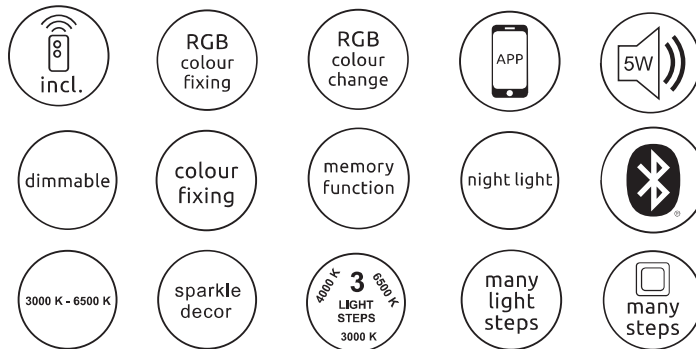

B

Instruction video

41329-18.globo-lighting.com

Google Play

App download

App Store

App download

GLOBO Handels GmbH
Gewerbstrasse 3
A-9184 Sankt Peter
Austria

Frequency Bandwidth	Maximal radiation transmitting power
2402MHz-2480MHz	5dBm