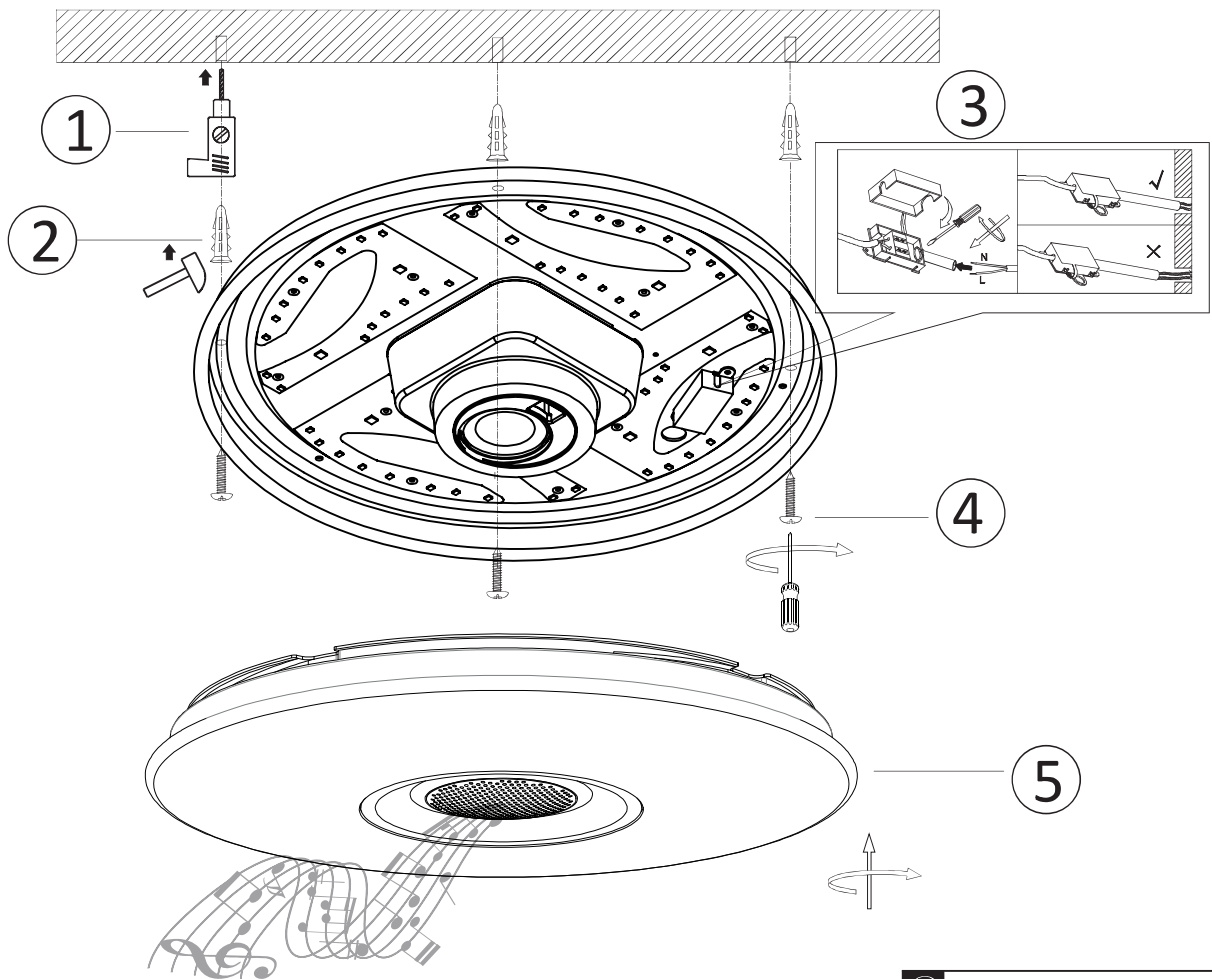

B

Instruction video

41329-18.globo-lighting.com

Google Play

App download

App Store

App download

GLOBO Handels GmbH
Gewerbstrasse 3
A-9184 Sankt Peter
Austria