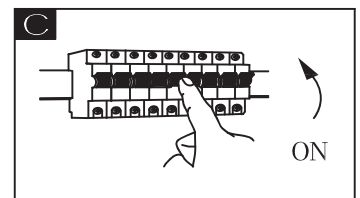

Frequency Bandwidth	Maximal radiation transmitting power
2402MHz-2480MHz	5dBm

Step-1
ON
6500K

Step-2
OFF

Step-3
ON
3000K

Step-4
OFF

Step-5
ON
4000K

ON/OFF

6500K
3000K
4000K
Night light