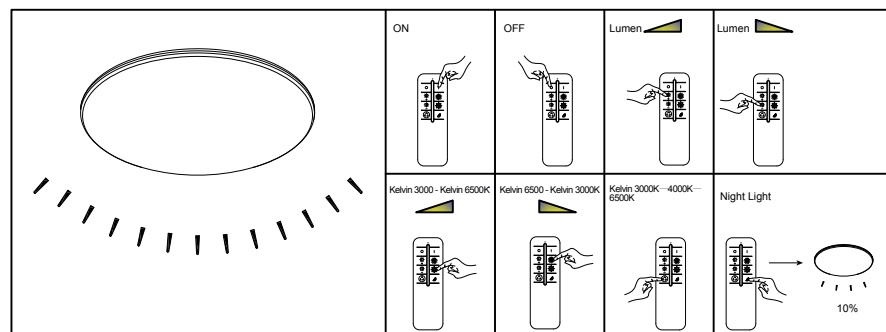

Front side

Back side

GLOBO

LIGHTING

48005FSH-30

smart
voice
control

smart
APP
control

GLOBO Handels GmbH
Gwerbestrasse 3
A-9184 Sankt Peter
www.globo-lighting.com