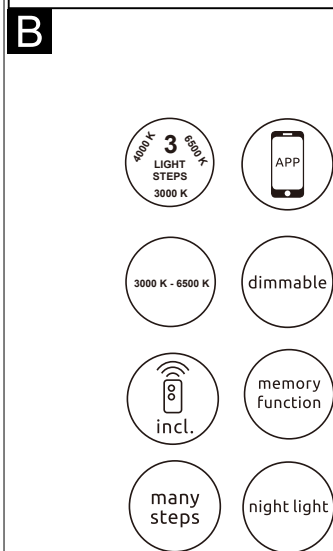

Front side

Back side

GLOBO

LIGHTING

48005FSH-30

smart
voice
control

smart
APP
control

GLOBO Handels GmbH
Gwerbestrasse 3
A-9184 Sankt Peter
www.globo-lighting.com