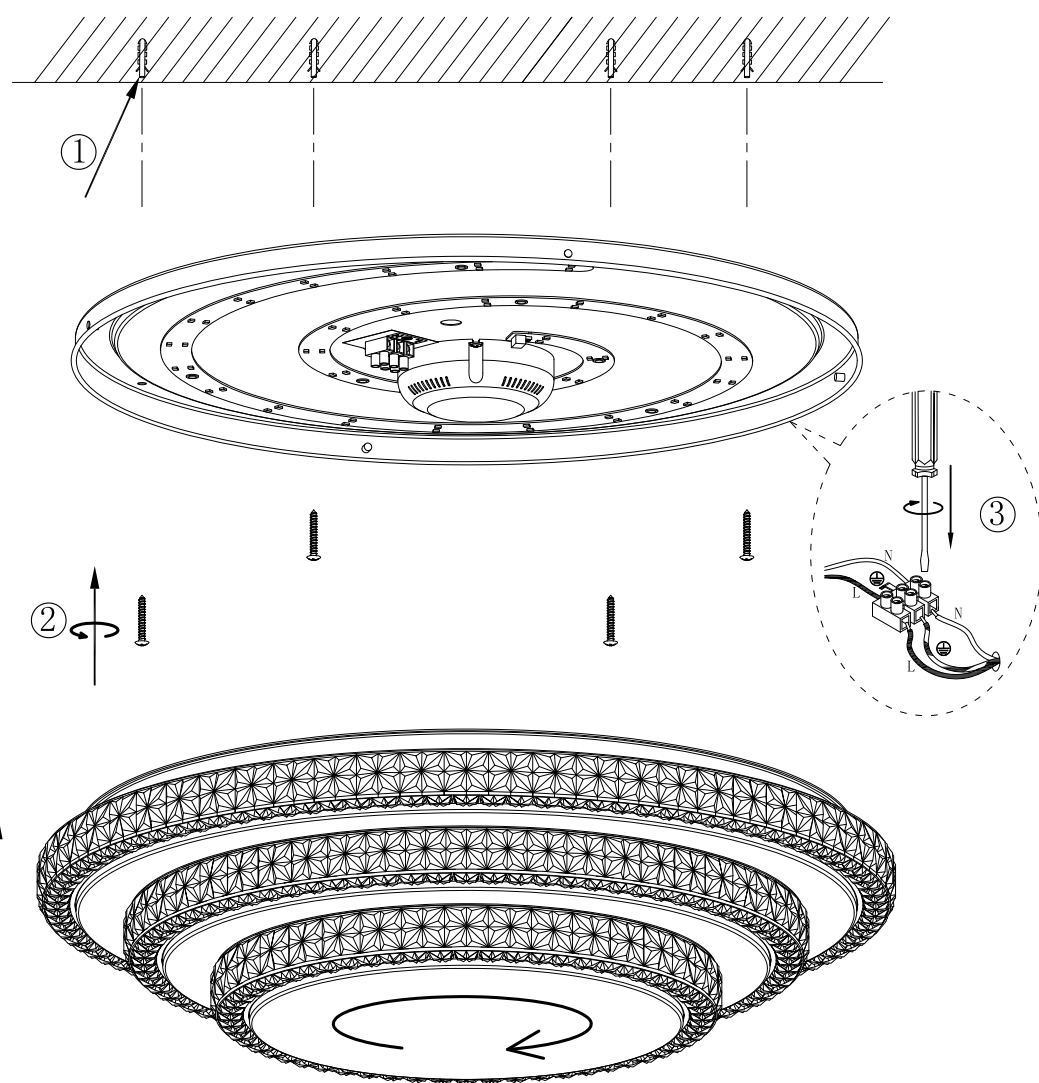

Front side

Back side

GLOBO

LIGHTING

48005FSH-30

smart
voice
control

smart
APP
control

GLOBO Handels GmbH
Gwerbestrasse 3
A-9184 Sankt Peter
www.globo-lighting.com