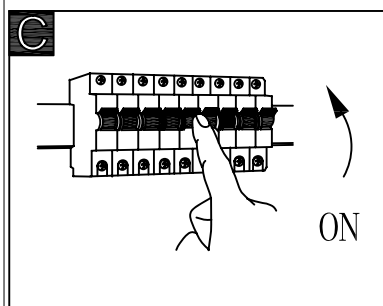

Front side

Back side

GLOBO

LIGHTING

48005FSH-30

smart
voice
control

smart
APP
control

GLOBO Handels GmbH
Gwerbestrasse 3
A-9184 Sankt Peter
www.globo-lighting.com