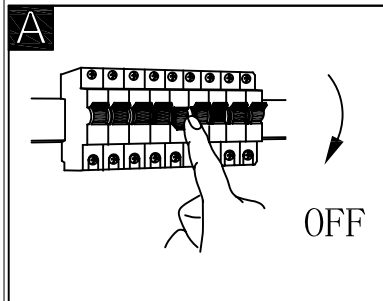

Front side

Back side

GLOBO

LIGHTING

48005FSH-30

smart
voice
control

smart
APP
control

GLOBO Handels GmbH
Gwerbestrasse 3
A-9184 Sankt Peter
www.globo-lighting.com