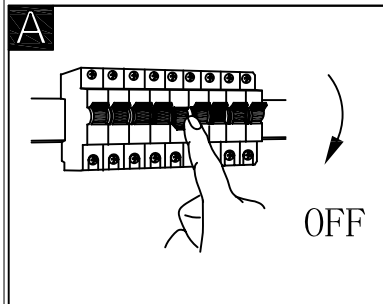

Front side

Back side

GLOBO

LIGHTING

48006FSH-30

smart
voice
control

- B**
- 3 LIGHT STEPS 3000 K - 6000 K
 - APP
 - 3000 K - 6000 K
 - dimmable
 - incl.
 - memory function
 - many steps
 - night light

smart
APP
control