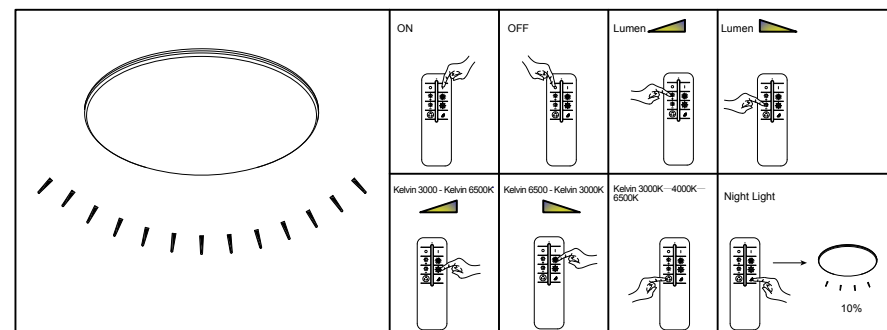

Front side

Back side

GLOBO

LIGHTING

48006FSH-30

smart
voice
control

- B**
- 3 LIGHT STEPS 3000 K - 6000 K
 - APP
 - 3000 K - 6000 K
 - dimmable
 - incl.
 - memory function
 - many steps
 - night light

smart
APP
control