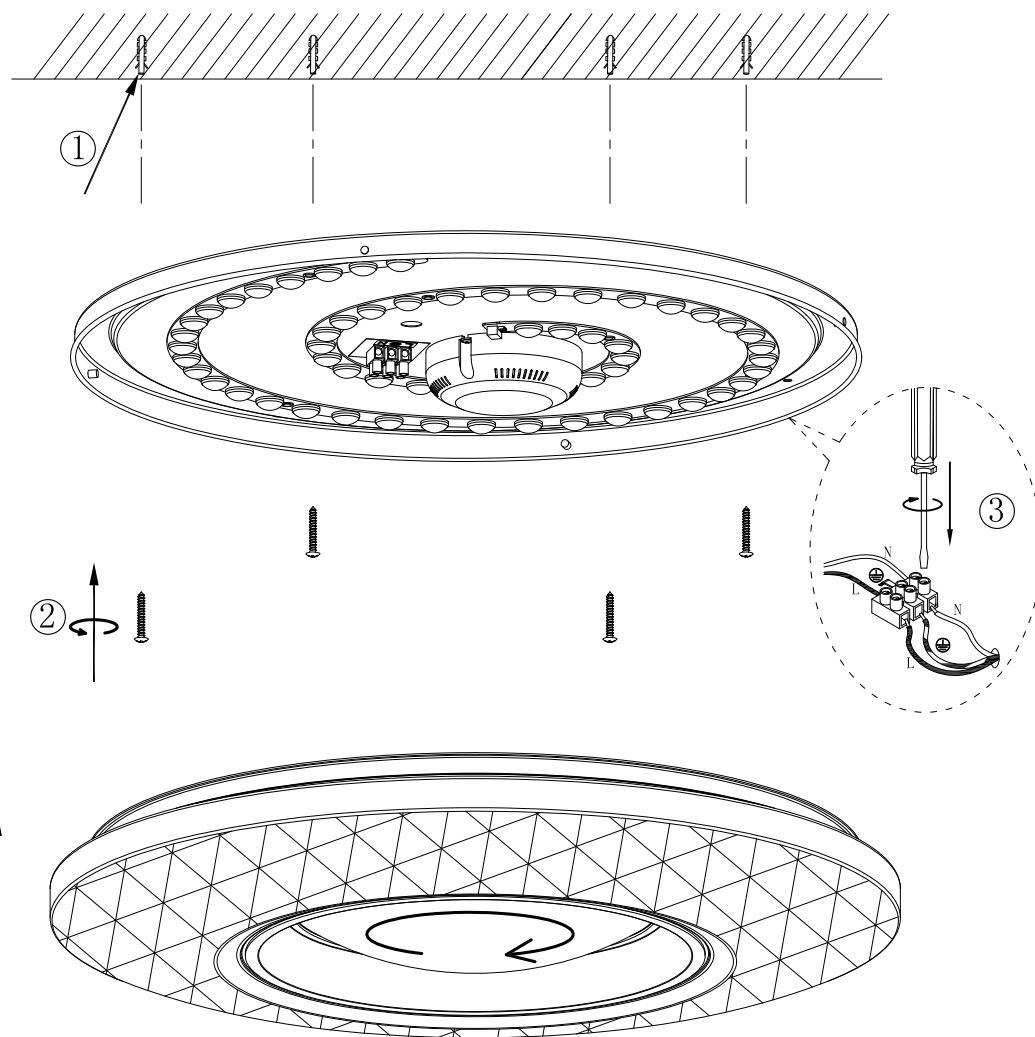

Front side

Back side

GLOBO

LIGHTING

48006FSH-30

smart
voice
control

- B**
- 3 LIGHT STEPS 3000 K - 6000 K
 - APP
 - 3000 K - 6000 K
 - dimmable
 - incl.
 - memory function
 - many steps
 - night light

smart
APP
control