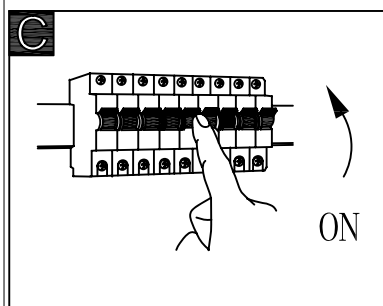

Front side

Back side

GLOBO

LIGHTING

48006FSH-30

smart
voice
control

- B**
- 3 LIGHT STEPS 3000 K - 6000 K
 - APP
 - 3000 K - 6000 K
 - dimmable
 - incl.
 - memory function
 - many steps
 - night light

smart
APP
control