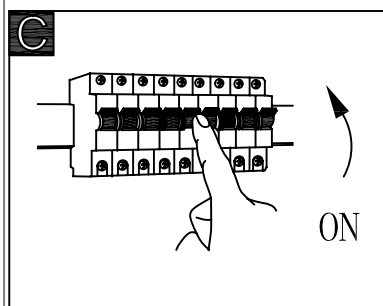

GLOBO Handels GmbH
Gwerbestrasse 3
A-9184 Sankt Peter
www.globo-lighting.com

“Download and install TUYA App”:

“Instruction video”:

<https://www.youtube.com/watch?v=NzdC3S985ZU>