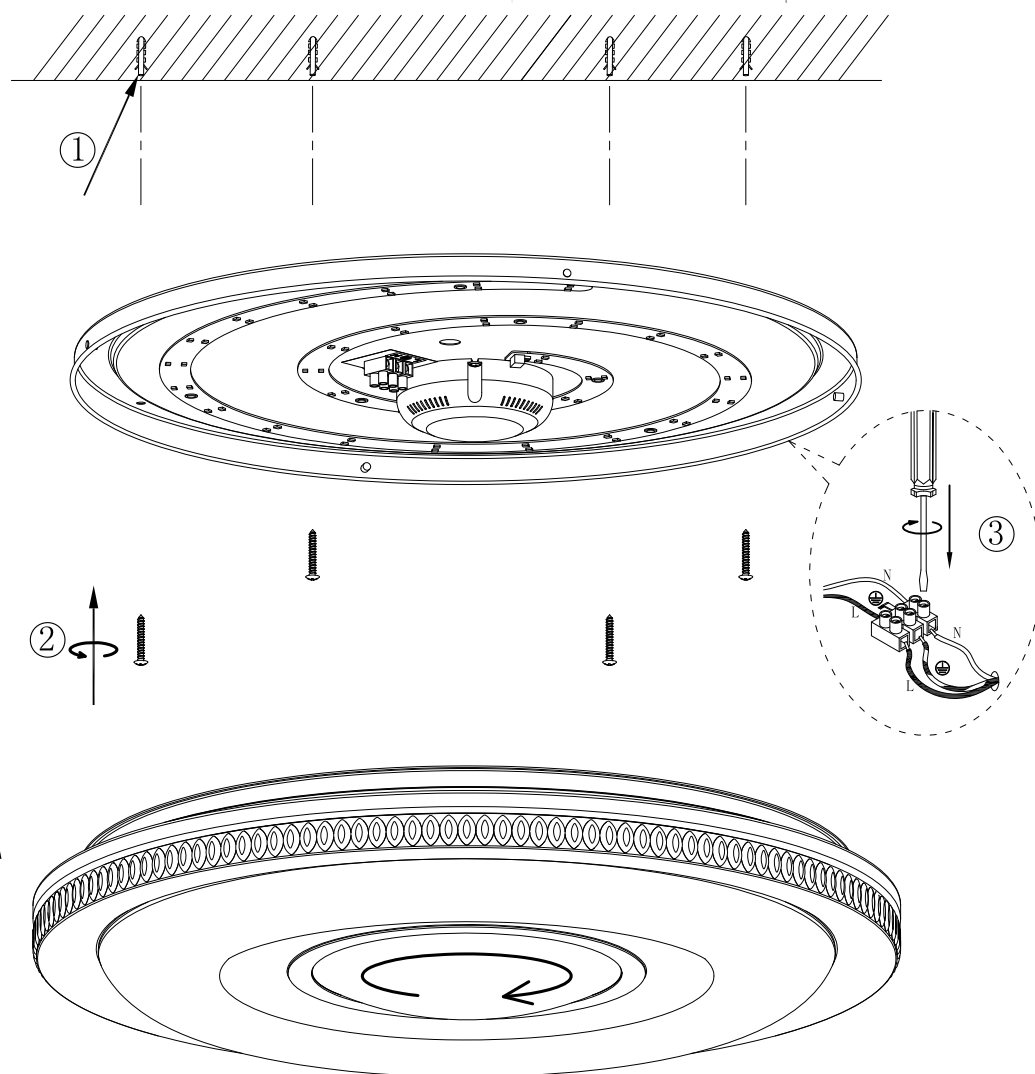

Front side

Back side

GLOBO

LIGHTING

48007FSH-30

smart
voice
control

B

- 3 LIGHT STEPS (3000 K, 4000 K, 6000 K)
- APP
- 3000 K - 6000 K
- dimmable
- incl.
- memory function
- many steps
- night light

smart
APP
control

GLOBO Handels GmbH
Gwerbestrasse 3
A-9184 Sankt Peter
www.globo-lighting.com

“Download and install TUYA App”:

“Instruction video”:

<https://www.youtube.com/watch?v=NzdC3S985ZU>