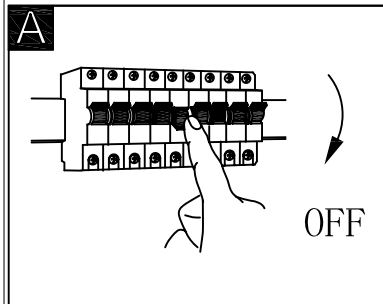

Front side

Back side

GLOBO

LIGHTING

48007FSH-30

smart
voice
control

B

- 3 LIGHT STEPS (3000 K, 4000 K, 6000 K)
- APP
- 3000 K - 6000 K
- dimmable
- incl.
- memory function
- many steps
- night light