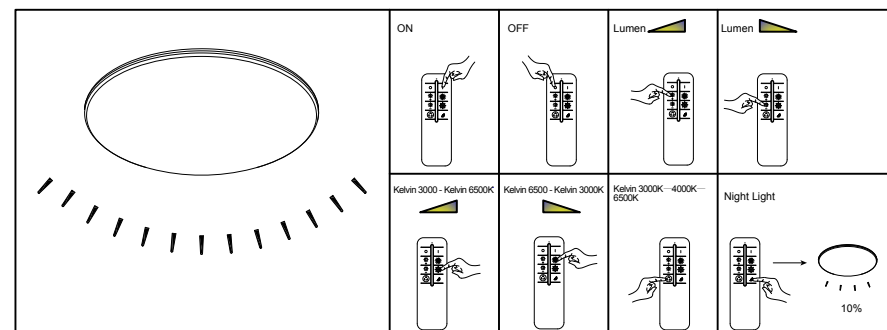

Front side

Back side

GLOBO

LIGHTING

48007FSH-30

smart
voice
control

B

- 3 LIGHT STEPS (3000 K, 4000 K, 6000 K)
- APP
- 3000 K - 6000 K
- dimmable
- incl.
- memory function
- many steps
- night light

smart
APP
control

GLOBO Handels GmbH
Gwerbestrasse 3
A-9184 Sankt Peter
www.globo-lighting.com

“Download and install TUYA App”:

“Instruction video”:

<https://www.youtube.com/watch?v=NzdC3S985ZU>