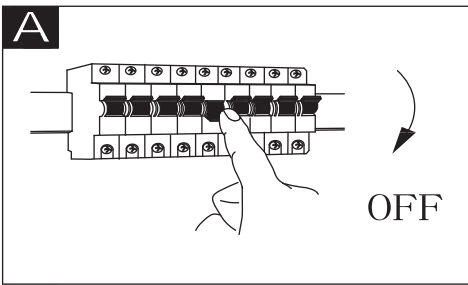

GLOBO

LIGHTING

www.globo-lighting.com

48382-60

- LED
- many steps
- incl.
- many steps
- memory function
- colour change
- 480-4800lm output
- colour fixing
- 3000-6500K
- dimmable
- 3 LIGHT STEPS
4000K 5500K 3000K
- night light
- timer
- Night light 500lm
- Synchronize
- 30s OFF
- 3000K/4000K/6500K