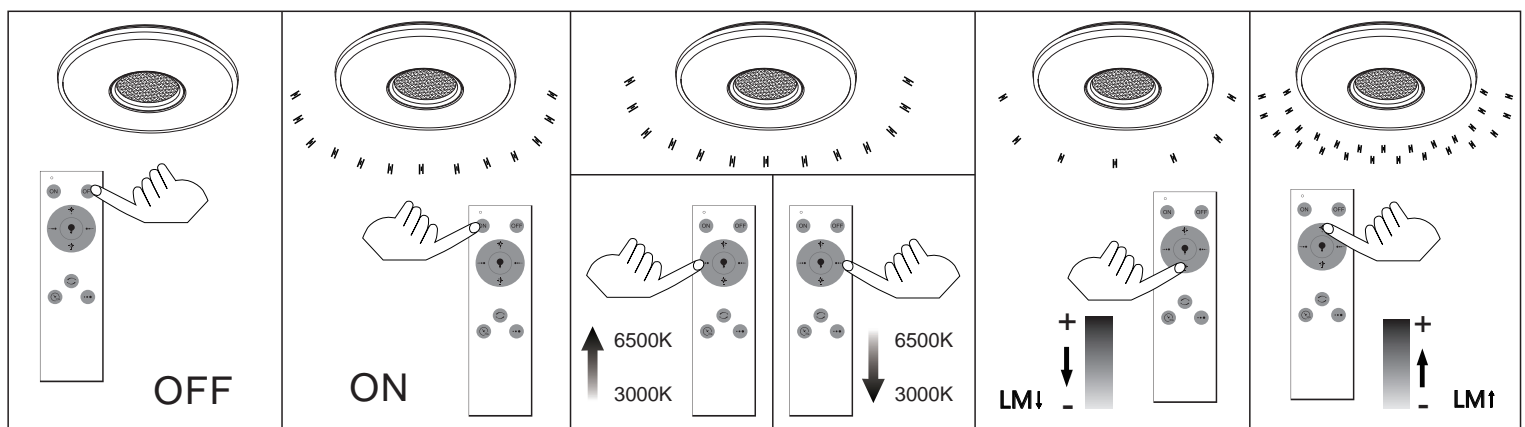

GLOBO

LIGHTING

www.globo-lighting.com

48382-60

- LED
- many steps
- incl.
- many steps
- memory function
- colour change
- 480-4800lm output
- colour fixing
- 3000-6500K
- dimmable
- 3 LIGHT STEPS
4000K 5500K 3000K
- night light
- timer
- Night light 500lm
- Synchronize
- 30s OFF
- 3000K/4000K/6500K