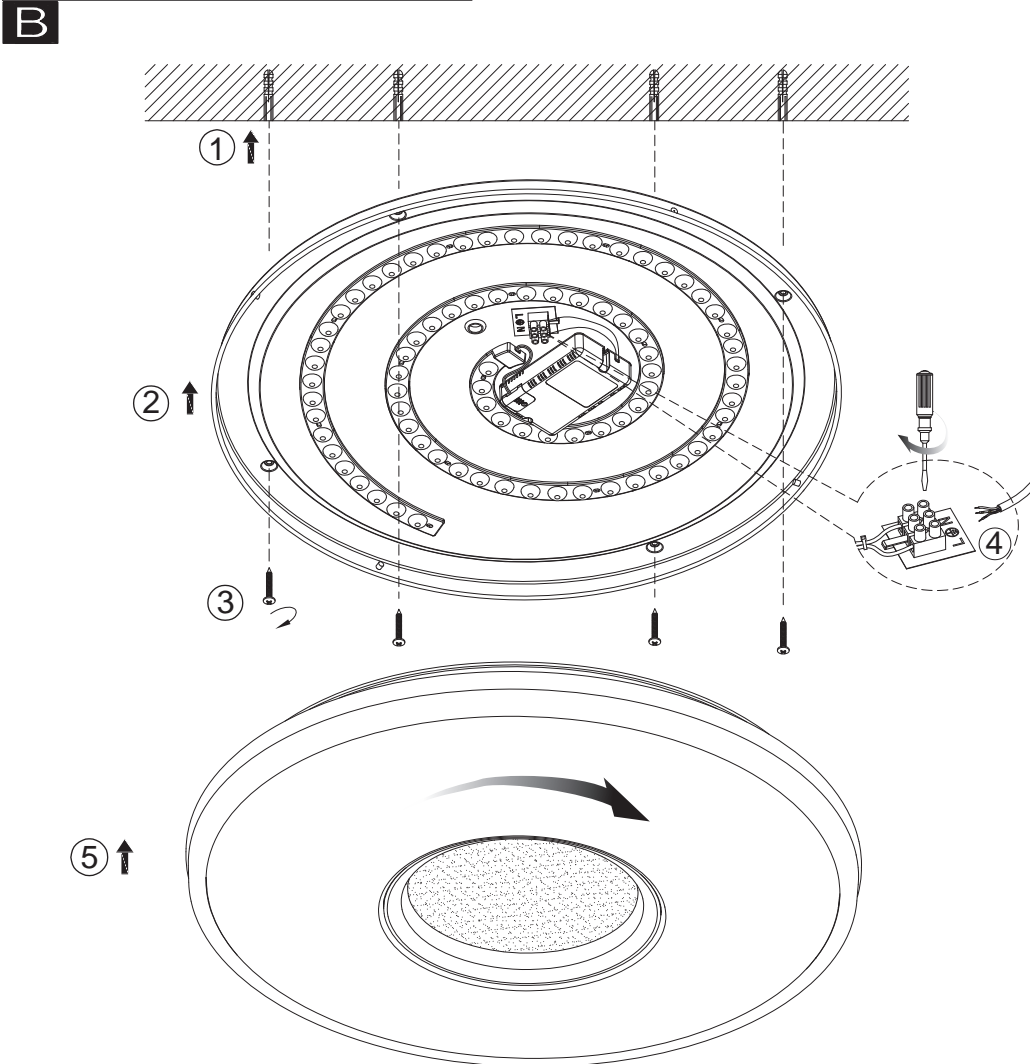

GLOBO

LIGHTING

www.globo-lighting.com

48382-60

- LED
- many steps
- incl.
- many steps
- memory function
- colour change
- 480-4800lm output
- colour fixing
- 3000-6500K
- dimmable
- 3 LIGHT STEPS
4000K 5500K 3000K
- night light
- timer
- Night light 500lm
- Synchronize
- 30s OFF
- 3000K/4000K/6500K