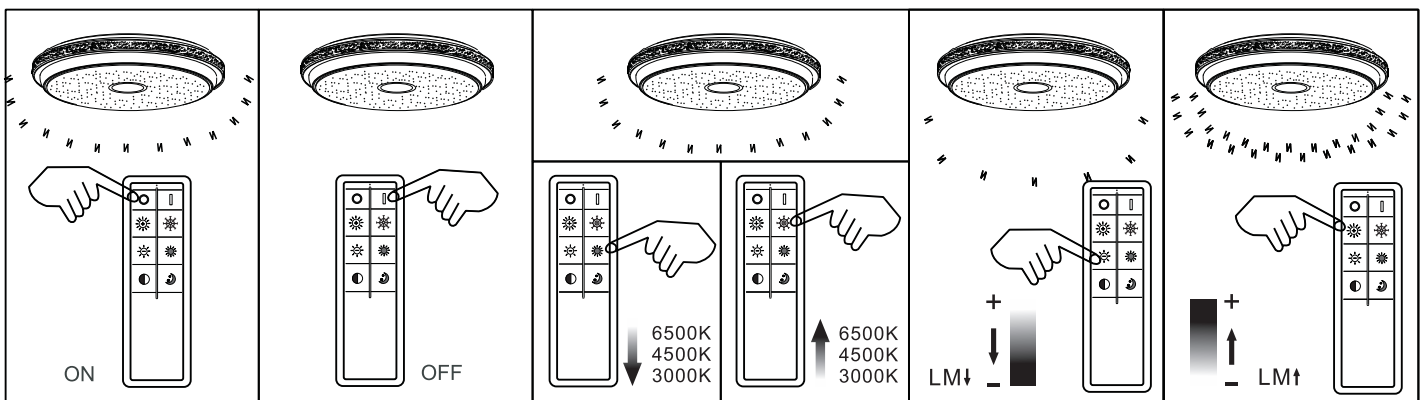

B

GLOBO

LIGHTING

www.globo-lighting.com

48389-40

- LED
- many steps
- incl.
- many steps
- memory function
- colour change
- 200-3100lm output
- colour fixing
- 3000-6500K
- dimmable
- 3 LIGHT STEPS
4500K 6500K 3000K
- night light

- 4500K/3000K/6500K/10%3000K
- 10%3000K

GLOBO Handels GmbH
 Gewerbestr. 3
 A-9184 Sankt Peter