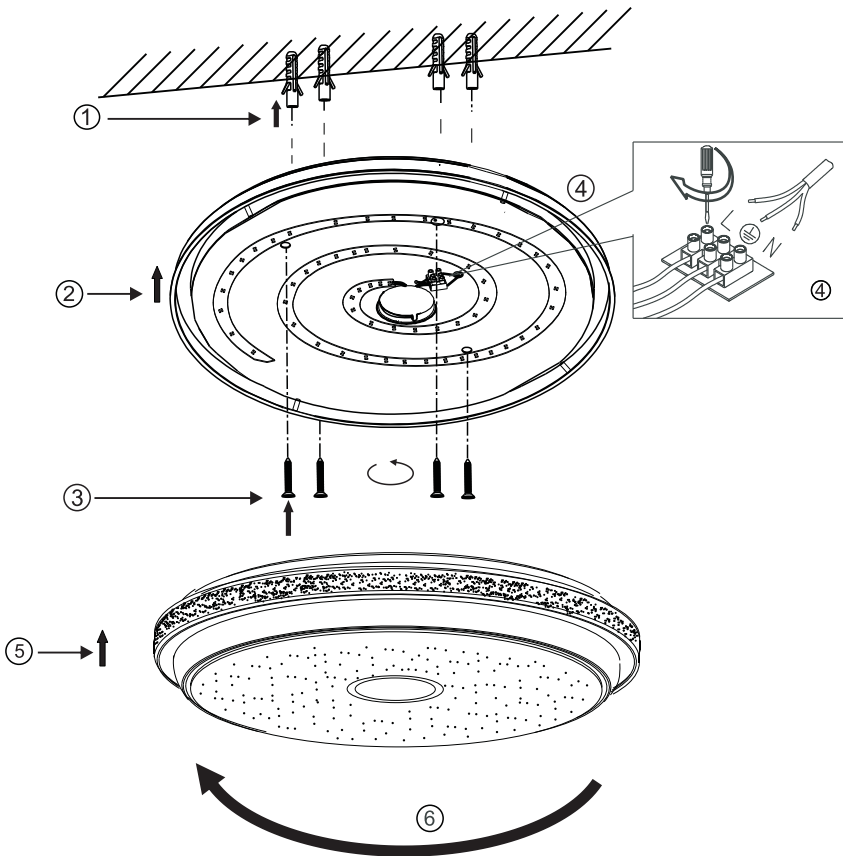

B

GLOBO

LIGHTING

www.globo-lighting.com

48389-40

- LED
- many steps
- incl.
- many steps
- memory function
- colour change
- 200-3100lm output
- colour fixing
- 3000-6500K
- dimmable
- 3 LIGHT STEPS
4500K 6500K 3000K
- night light

- 4500K/3000K/6500K/10%3000K
- 10%3000K

GLOBO Handels GmbH
 Gewerbestr. 3
 A-9184 Sankt Peter