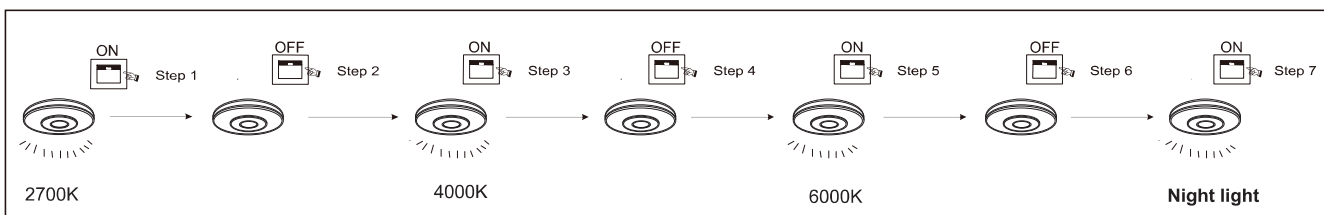

B

GLOBO
LIGHTING
www.globo-lighting.com

48276-48R

- memory function
- 3 LIGHT STEPS (4000K, 6000K, 2700K)
- many light steps
- 2700K-6000K
- night light
- colour fixing
- incl. (remote control icon)
- dimmable
- many steps

Frequency Bandwidth	Maximal radiation transmitting power
2410-2475MHz	-0.7dBm

48W LED DC 38.4V
220-240V~ 50/60Hz

ON
LM ↑
6000K

OFF
LM ↓
2700K
Night light

Night light → 2700K
6000K ← 4000K

Reset remote control