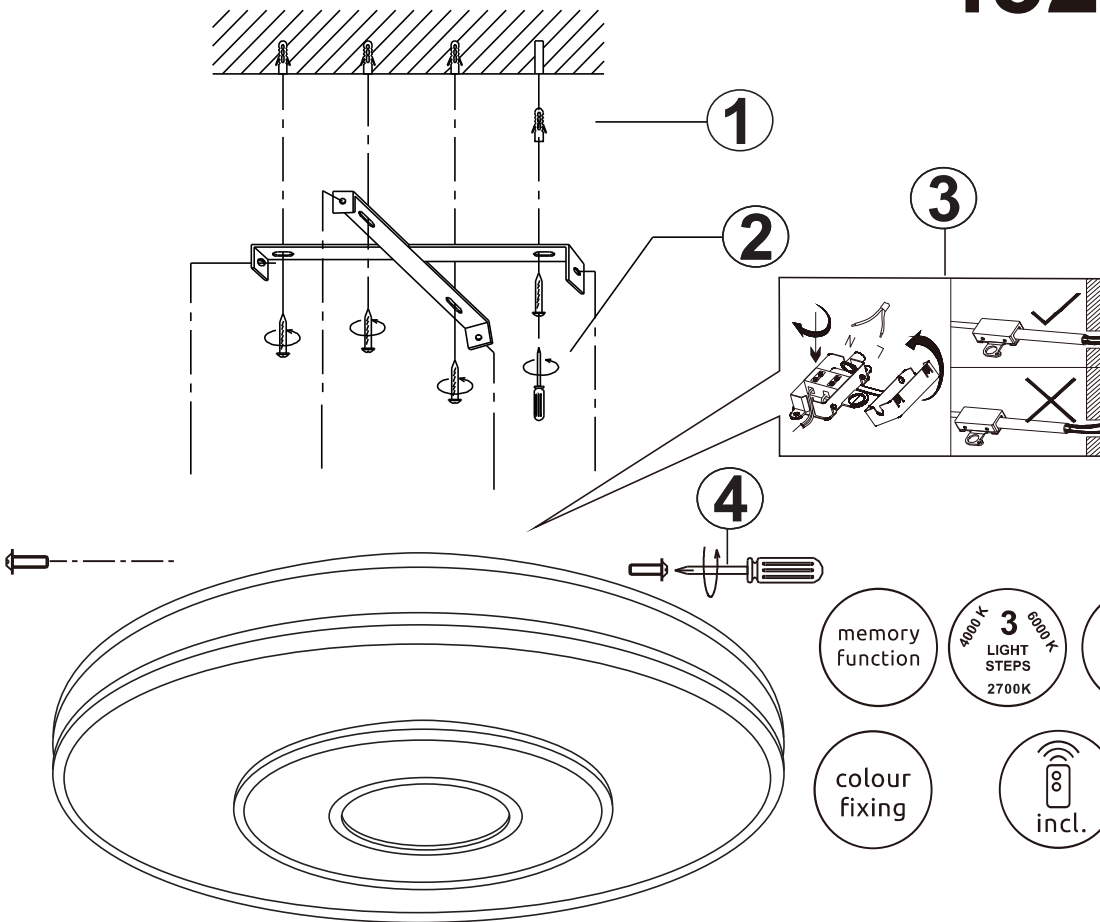

B

GLOBO
LIGHTING
www.globo-lighting.com

48276-48R

- memory function
- 3 LIGHT STEPS (4000K, 6000K, 2700K)
- many light steps
- 2700K-6000K
- night light
- colour fixing
- incl. (remote control icon)
- dimmable
- many steps