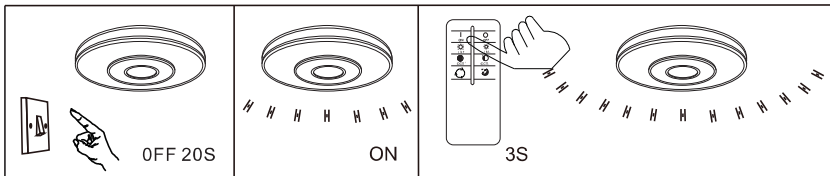

GLOBO
LIGHTING
www.globo-lighting.com

48276-48R

- memory function
- 3 LIGHT STEPS (4000K, 6000K, 2700K)
- many light steps
- 2700K-6000K
- night light
- colour fixing
- incl. (remote control icon)
- dimmable
- many steps

Frequency Bandwidth	Maximal radiation transmitting power
2410-2475MHz	-0.7dBm

48W LED DC 38.4V
220-240V~ 50/60Hz

ON
LM ↑
6000K

OFF
LM ↓
2700K
Night light

Night light → 2700K
6000K ← 4000K

Reset remote control

GLOBO Handels GmbH
Gewerbestr. 3
A-9184 Sankt Peter
AUSTRIA