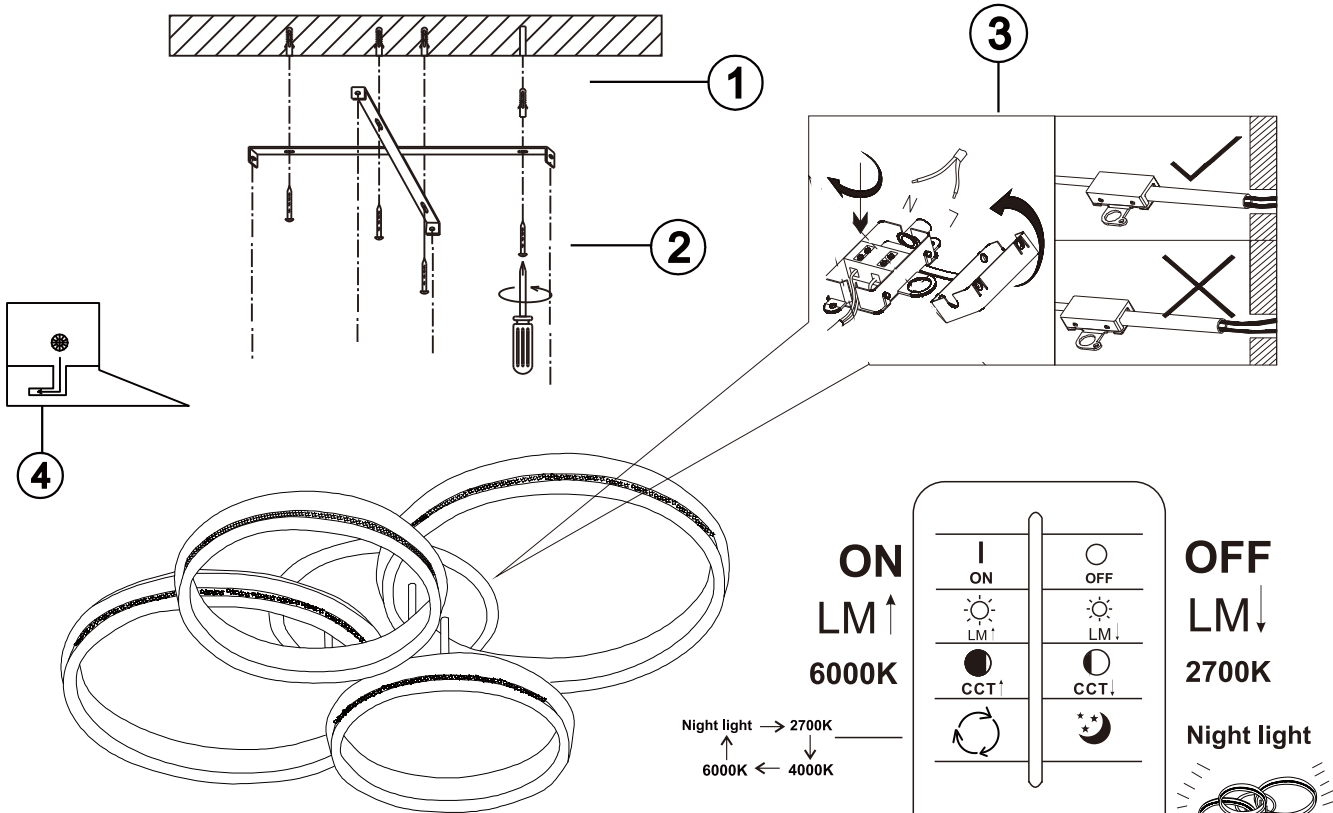

LED MAX 90W 35V 220-240V~ 50/60Hz	
Frequency Bandwidth	Maximal radiation transmitting power
2410-2475MHz	-0.7dBm

GLOBO LIGHTING

www.globo-lighting.com

67314-90

B

- memory function
- 4000K **3** LIGHT STEPS 6000K 2700K
- 2700K-6000K
- night light
- dimmable
- colour fixing
- incl. remote control
- many light steps
- many steps