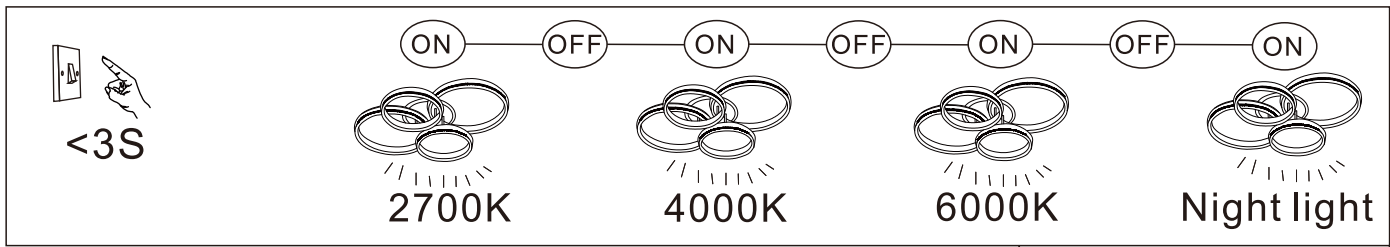

LED MAX 90W 35V 220-240V~ 50/60Hz	
Frequency Bandwidth	Maximal radiation transmitting power
2410-2475MHz	-0.7dBm

GLOBO LIGHTING

www.globo-lighting.com

67314-90

B

- memory function
- 4000K **3** LIGHT STEPS 6000K 2700K
- 2700K-6000K
- night light
- dimmable
- colour fixing
- incl. remote control
- many light steps
- many steps