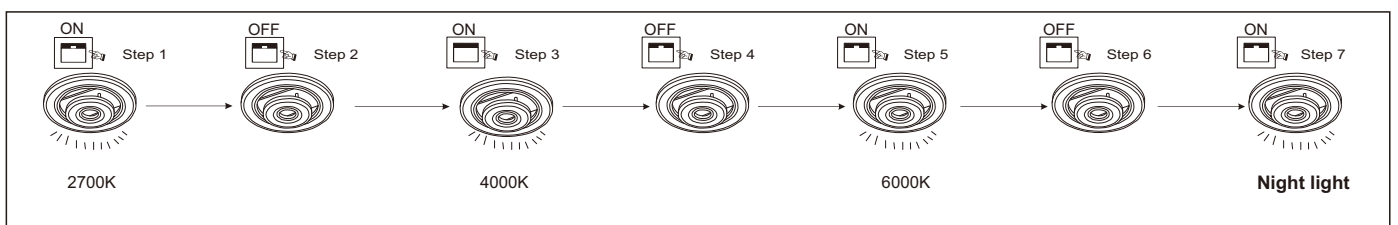

Frequency Bandwidth	Maximal radiation transmitting power
2527MHz	3.12dBm

GLOBO Handels GmbH
Gewerbestrasse 3
A-9184 Sankt Peter
AUSTRIA