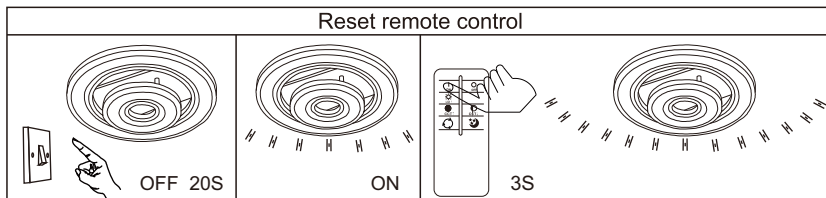

GLOBO

LIGHTING

www.globo-lighting.com

48449-50

- memory function
- 4000 K **3** LIGHT STEPS 6000 K 2700K
- 2700K-6000K
- night light
- dimmable
- colour fixing
- incl.
- many light steps
- many steps

Night light → 2700K
 6000K ← 4000K