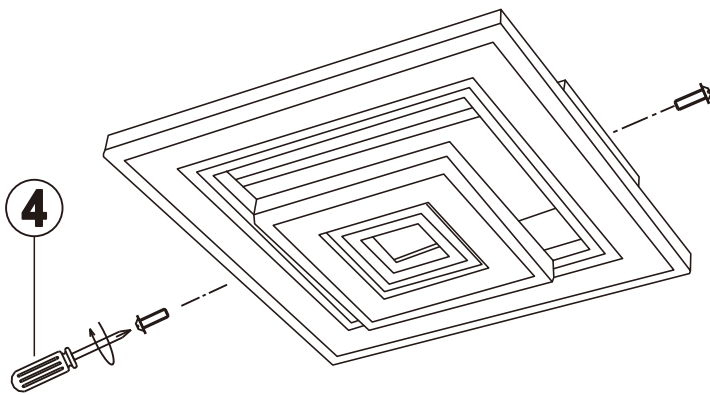

## 48449-56

**B**

- memory function
- 4000 K **3** LIGHT STEPS 6000 K 2700K
- 2700K-6000K
- night light
- dimmable
- colour fixing
- incl.
- many light steps
- many steps

Frequency Bandwidth	Maximal radiation transmitting power
2527MHz	3.12dBm