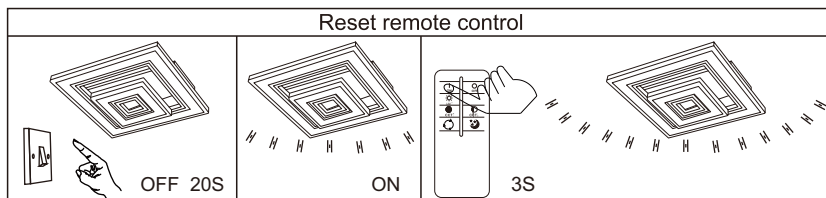

## 48449-56

**B**

- memory function
- 4000 K **3** LIGHT STEPS 6000 K 2700K
- 2700K-6000K
- night light
- dimmable
- colour fixing
- incl.
- many light steps
- many steps

Frequency Bandwidth	Maximal radiation transmitting power
2527MHz	3.12dBm