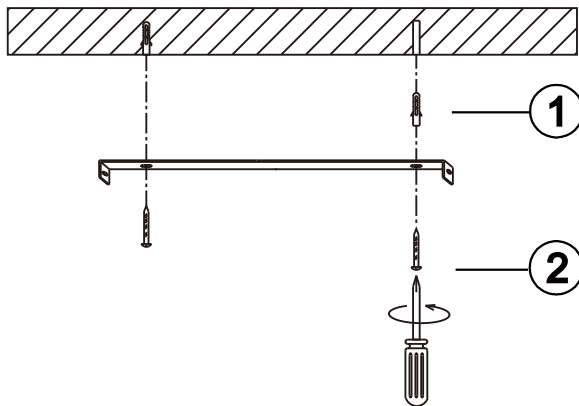

## 48449-56

**B**

- memory function
- 4000 K **3** LIGHT STEPS 6000 K 2700K
- 2700K-6000K
- night light
- dimmable
- colour fixing
- incl.
- many light steps
- many steps

Frequency Bandwidth	Maximal radiation transmitting power
2527MHz	3.12dBm