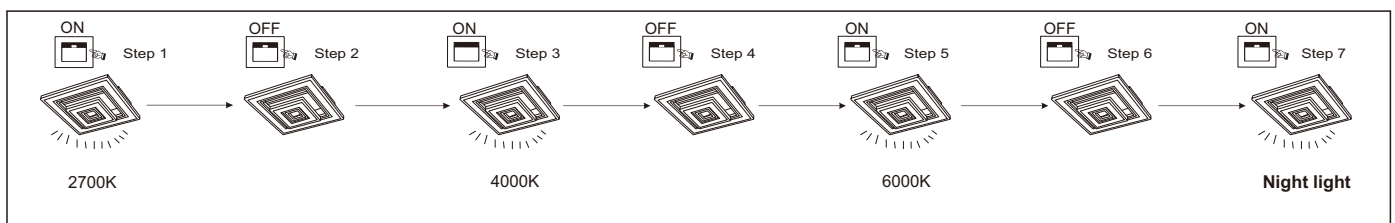

## 48449-56

**B**

- memory function
- 4000 K **3** LIGHT STEPS 6000 K 2700K
- 2700K-6000K
- night light
- dimmable
- colour fixing
- incl.
- many light steps
- many steps

Frequency Bandwidth	Maximal radiation transmitting power
2527MHz	3.12dBm