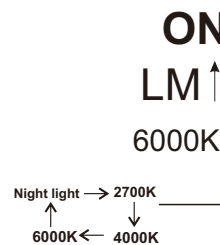

## 48449-56

**B**

- memory function
- 4000 K **3** LIGHT STEPS 6000 K 2700K
- 2700K-6000K
- night light
- dimmable
- colour fixing
- incl.
- many light steps
- many steps

Frequency Bandwidth	Maximal radiation transmitting power
2527MHz	3.12dBm