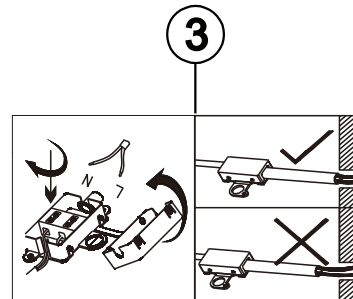

## 48449-56

**B**

- memory function
- 4000 K **3** LIGHT STEPS 6000 K 2700K
- 2700K-6000K
- night light
- dimmable
- colour fixing
- incl.
- many light steps
- many steps

Frequency Bandwidth	Maximal radiation transmitting power
2527MHz	3.12dBm