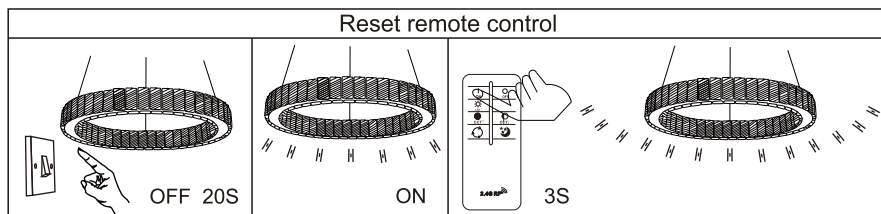

**A**

LED MAX 50W 35V  
220-240V~ 50/60Hz

Frequency Bandwidth	Maximal radiation transmitting power
2410-2475MHz	-0.7dBm

OFF

**GLOBO**  
LIGHTING  
www.globo-lighting.com

**67162-50**

- memory function
- 4000K 3 LIGHT STEPS 6000K 2700K
- 2700K-6000K
- night light
- dimmable
- colour fixing
- incl.
- many light steps
- many steps