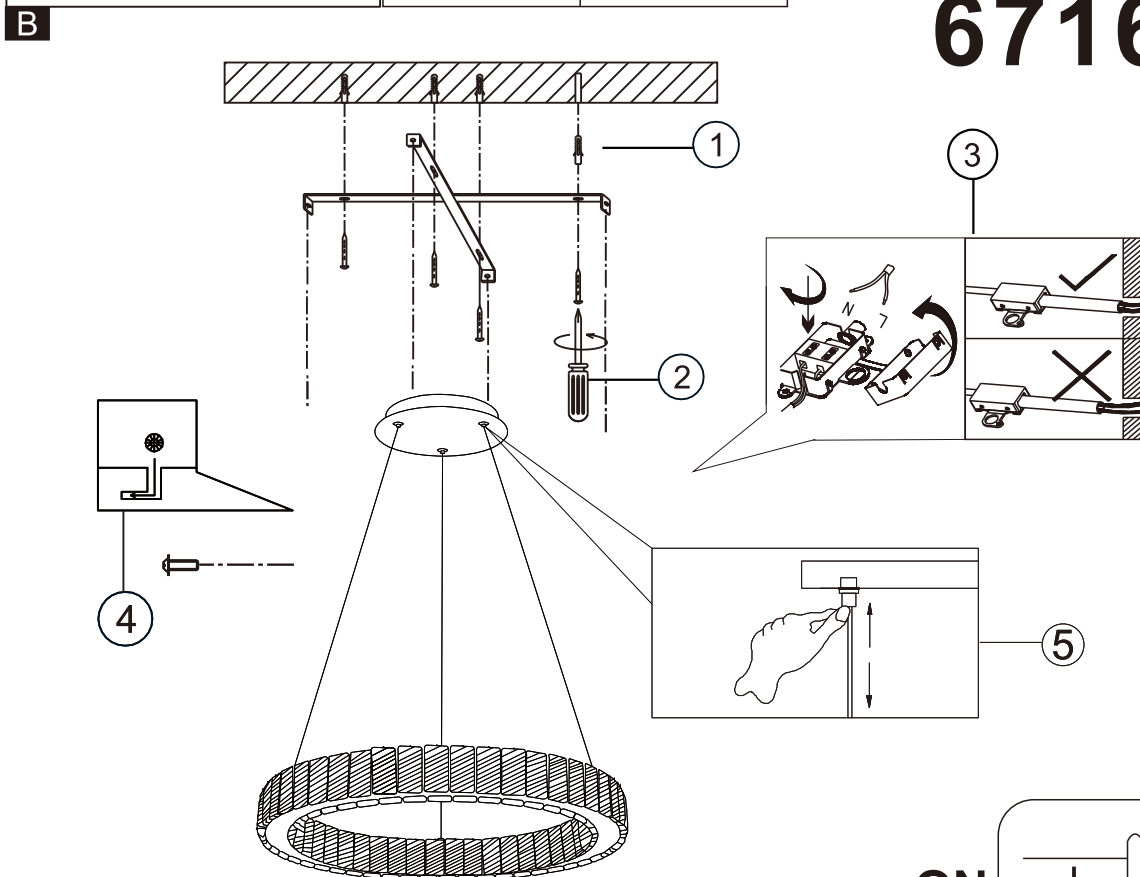

**A**

LED MAX 50W 35V  
220-240V~ 50/60Hz

Frequency Bandwidth	Maximal radiation transmitting power
2410-2475MHz	-0.7dBm

OFF

**GLOBO**  
LIGHTING  
www.globo-lighting.com

**67162-50**

- memory function
- 4000K 3 LIGHT STEPS 6000K 2700K
- 2700K-6000K
- night light
- dimmable
- colour fixing
- incl.
- many light steps
- many steps