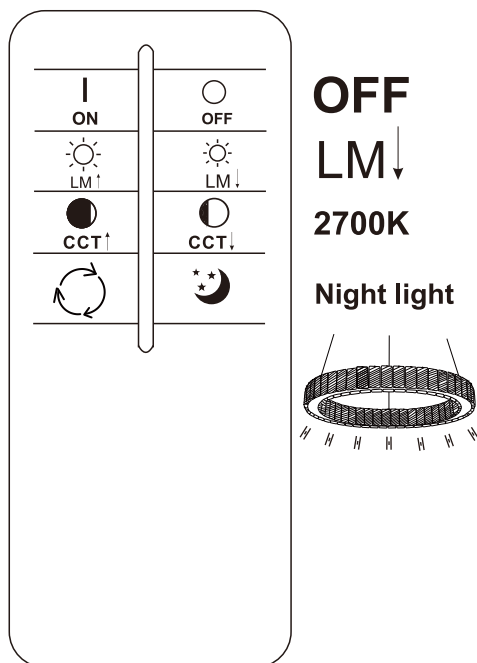

**A**

LED MAX 50W 35V  
220-240V~ 50/60Hz

Frequency Bandwidth	Maximal radiation transmitting power
2410-2475MHz	-0.7dBm

OFF

**GLOBO**  
LIGHTING  
www.globo-lighting.com

**67162-50**

- memory function
- 4000K 3 LIGHT STEPS 6000K 2700K
- 2700K-6000K
- night light
- dimmable
- colour fixing
- incl.
- many light steps
- many steps