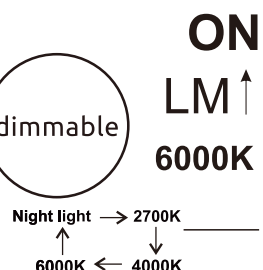

**A**

LED MAX 50W 35V  
220-240V~ 50/60Hz

Frequency Bandwidth	Maximal radiation transmitting power
2410-2475MHz	-0.7dBm

OFF

**GLOBO**  
LIGHTING  
www.globo-lighting.com

**67162-50**

- memory function
- 4000K 3 LIGHT STEPS 6000K 2700K
- 2700K-6000K
- night light
- dimmable
- colour fixing
- incl.
- many light steps
- many steps