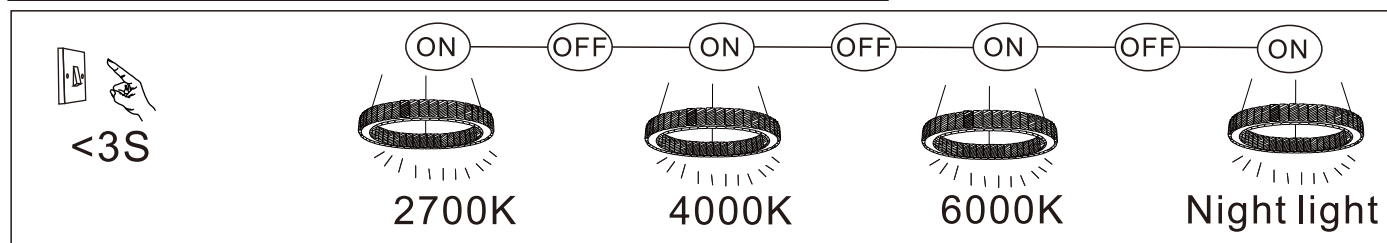

**A**

LED MAX 50W 35V  
220-240V~ 50/60Hz

Frequency Bandwidth	Maximal radiation transmitting power
2410-2475MHz	-0.7dBm

OFF

**GLOBO**  
LIGHTING  
www.globo-lighting.com

**67162-50**

- memory function
- 4000K 3 LIGHT STEPS 6000K 2700K
- 2700K-6000K
- night light
- dimmable
- colour fixing
- incl.
- many light steps
- many steps