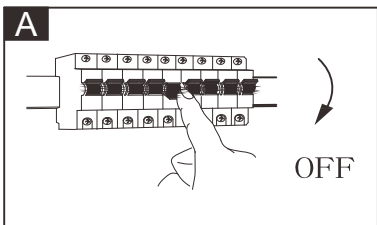

GLOBO

LIGHTING

www.globo-lighting.com

67191-80

- memory function
- 4000K 3 LIGHT STEPS 6000K 2700K
- 2700K-6000K
- night light
- dimmable
- colour fixing
- incl.
- many light steps
- many steps

1xMax 80W LED
220-240V~ 50/60Hz