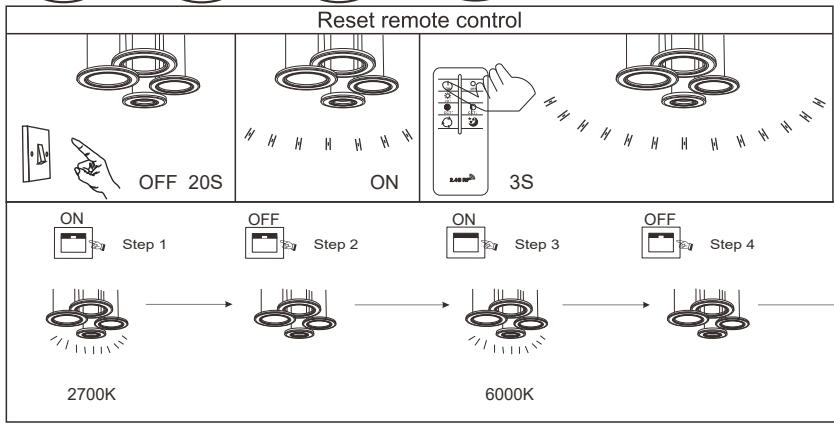

- memory function
- 4000K 3 LIGHT STEPS 6000K 2700K
- 2700K-6000K
- night light
- dimmable
- colour fixing
- incl.
- many light steps
- many steps

1xMax 80W LED
220-240V~ 50/60Hz

Frequency Bandwidth	Maximal radiation transmitting power
2410-2475MHz	-0.7dBm

GLOBO Handels GmbH
Gewerbstrasse 3
A-9184 sankt peter
AUSTRIA