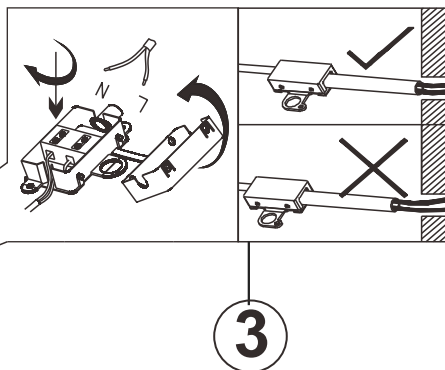

GLOBO

LIGHTING

www.globo-lighting.com

67191-80

- memory function
- 4000K 3 LIGHT STEPS 6000K 2700K
- 2700K-6000K
- night light
- dimmable
- colour fixing
- incl.
- many light steps
- many steps

1xMax 80W LED
220-240V~ 50/60Hz