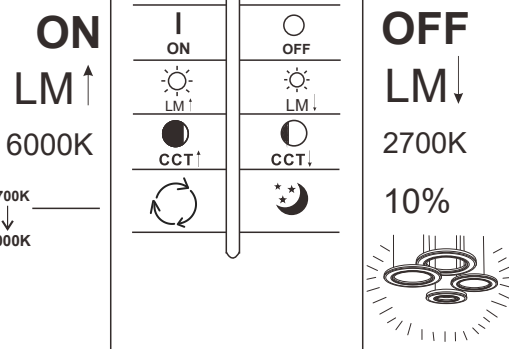

GLOBO

LIGHTING

www.globo-lighting.com

67191-80

- memory function
- 4000K 3 LIGHT STEPS 6000K 2700K
- 2700K-6000K
- night light
- dimmable
- colour fixing
- incl.
- many light steps
- many steps

1xMax 80W LED
220-240V~ 50/60Hz