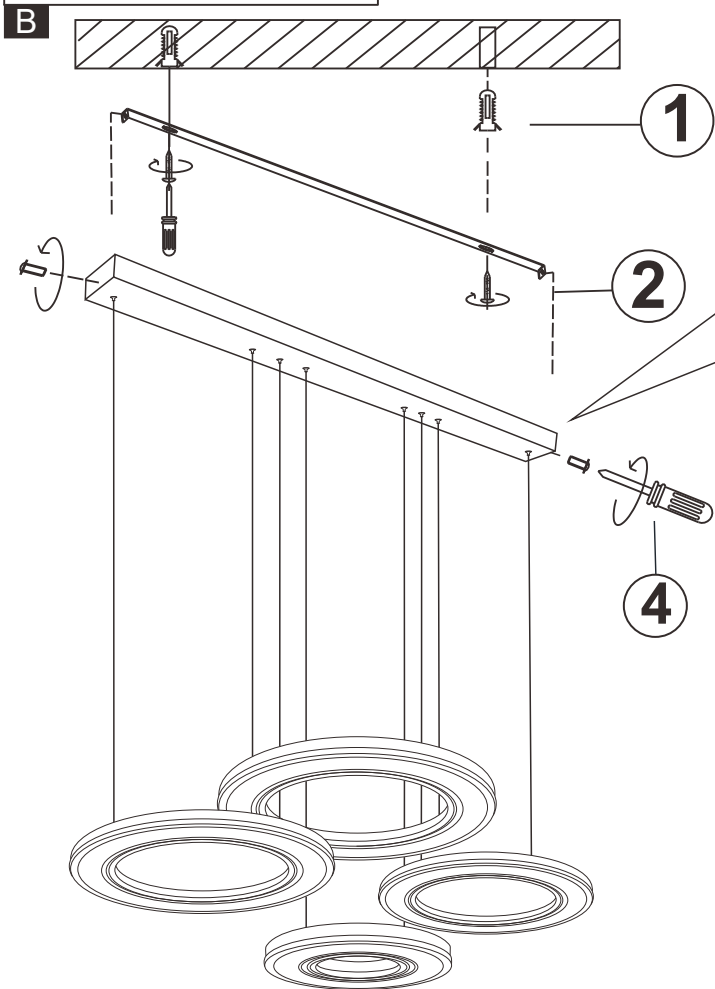

GLOBO

LIGHTING

www.globo-lighting.com

67191-80

- memory function
- 4000K 3 LIGHT STEPS 6000K 2700K
- 2700K-6000K
- night light
- dimmable
- colour fixing
- incl.
- many light steps
- many steps

1xMax 80W LED
220-240V~ 50/60Hz