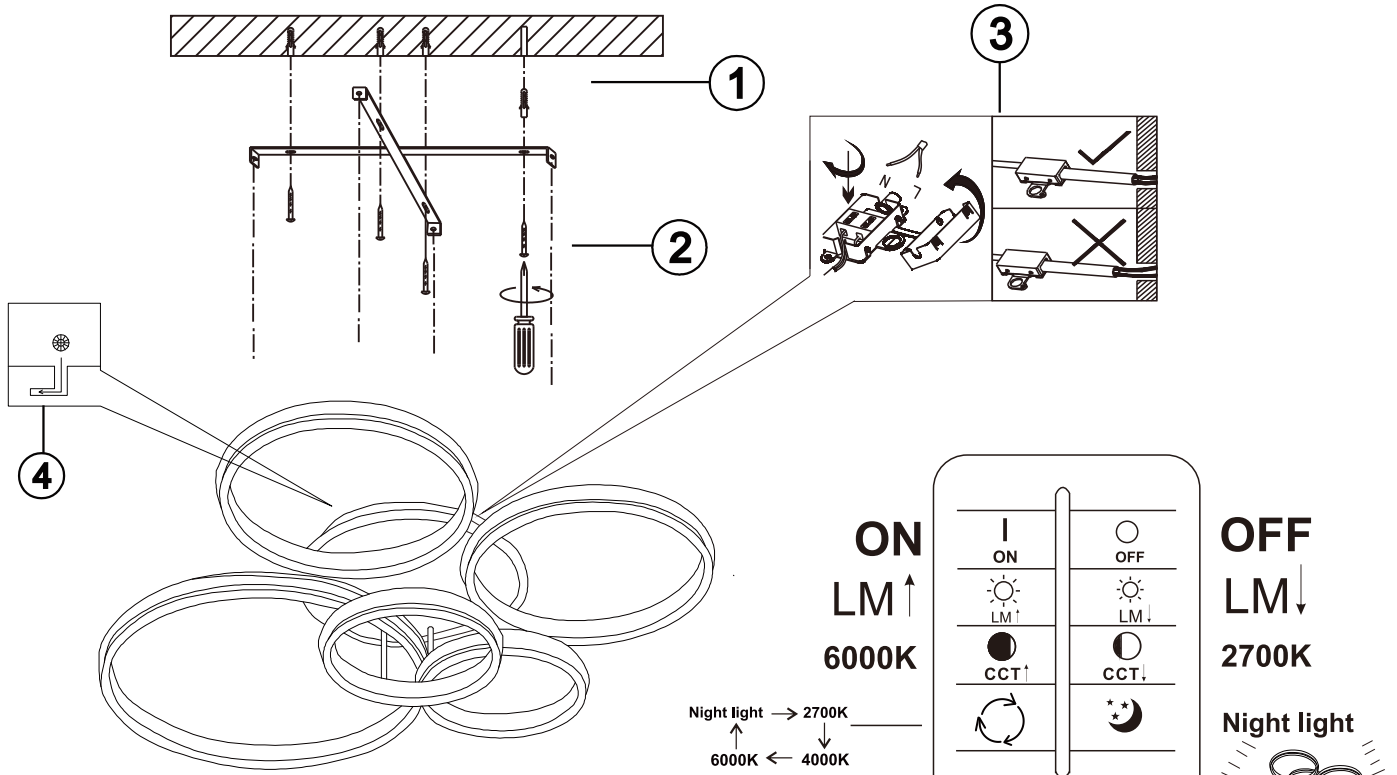

GLOBO

LIGHTING

www.globo-lighting.com

67260-120

- memory function
- 4000 K **3** LIGHT STEPS 6000 K 2700 K
- 2700K-6000K
- night light
- dimmable
- colour fixing
- incl.
- many light steps
- many steps

120W LED DC 35V
220-240V~ 50/60Hz

Frequency Bandwidth	Maximal radiation transmitting power
2410-2475MHz	-0.7dBm

GLOBO Handels GmbH
Gewerbestr. 3
A-9184 Sankt Peter
AUSTRIA