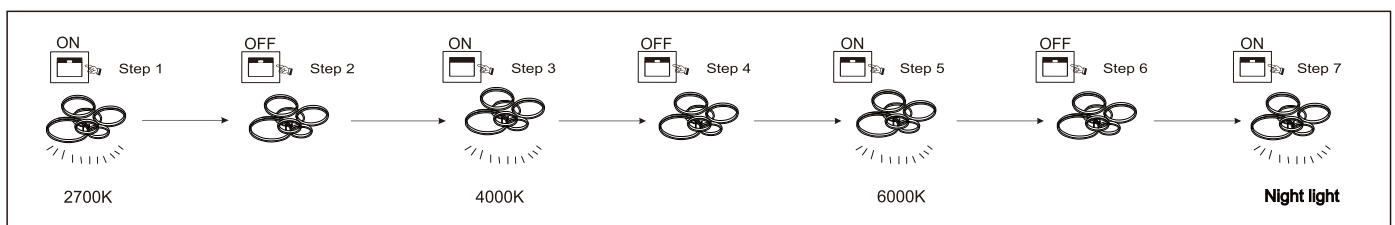

120W LED DC 35V
220-240V~ 50/60Hz

Frequency Bandwidth	Maximal radiation transmitting power
2410-2475MHz	-0.7dBm

GLOBO Handels GmbH
Gewerbestr. 3
A-9184 Sankt Peter
AUSTRIA