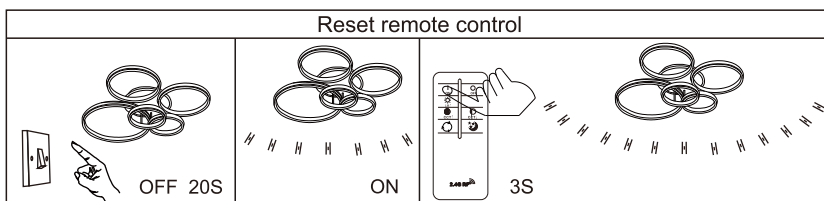

GLOBO

LIGHTING

www.globo-lighting.com

67260-120

- memory function
- 4000 K **3** LIGHT STEPS 6000 K 2700 K
- 2700K-6000K
- night light
- dimmable
- colour fixing
- incl.
- many light steps
- many steps

120W LED DC 35V
220-240V~ 50/60Hz