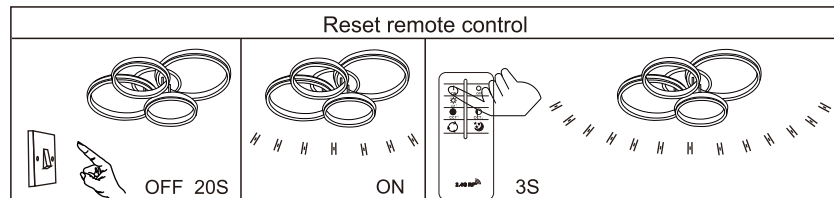

B

GLOBO

LIGHTING

www.globo-lighting.com

67260-90

- memory function
- 4000K **3** LIGHT STEPS 6000K 2700K
- 2700K-6000K
- night light
- dimmable
- colour fixing
- incl.
- many light steps
- many steps

90W LED DC 35V
220-240V~ 50/60Hz