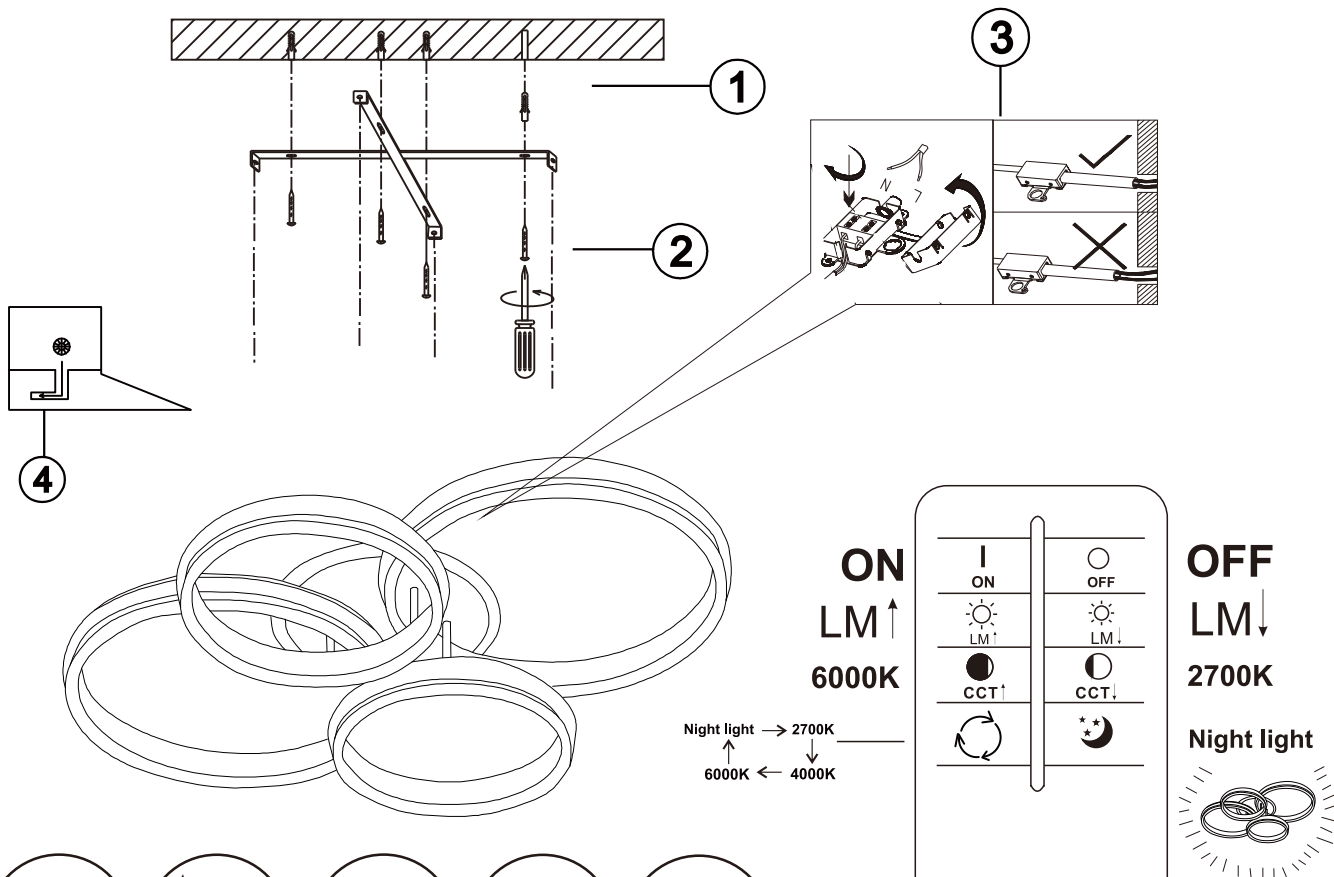

B

GLOBO

LIGHTING

www.globo-lighting.com

67260-90

- memory function
- 4000K **3** LIGHT STEPS 6000K 2700K
- 2700K-6000K
- night light
- dimmable
- colour fixing
- incl.
- many light steps
- many steps

90W LED DC 35V
220-240V~ 50/60Hz

Frequency Bandwidth	Maximal radiation transmitting power
2410-2475MHz	-0.7dBm

GLOBO Handels GmbH
Gewerbestr. 3
A-9184 Sankt Peter
AUSTRIA