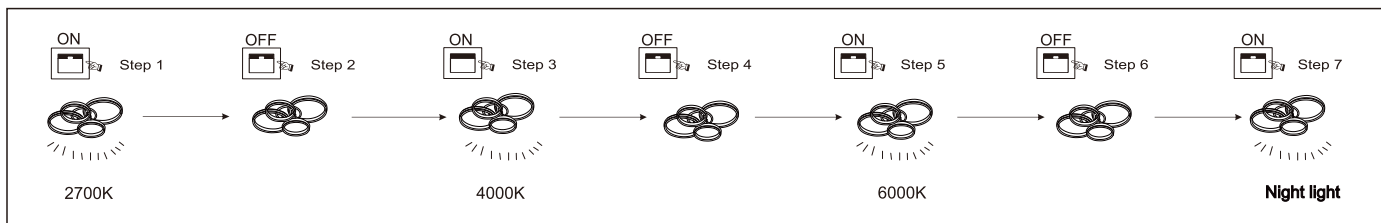

B

GLOBO

LIGHTING

www.globo-lighting.com

67260-90

- memory function
- 4000K **3** LIGHT STEPS 6000K 2700K
- 2700K-6000K
- night light
- dimmable
- colour fixing
- incl.
- many light steps
- many steps

90W LED DC 35V
220-240V~ 50/60Hz

Frequency Bandwidth	Maximal radiation transmitting power
2410-2475MHz	-0.7dBm

GLOBO Handels GmbH
Gewerbestr. 3
A-9184 Sankt Peter
AUSTRIA