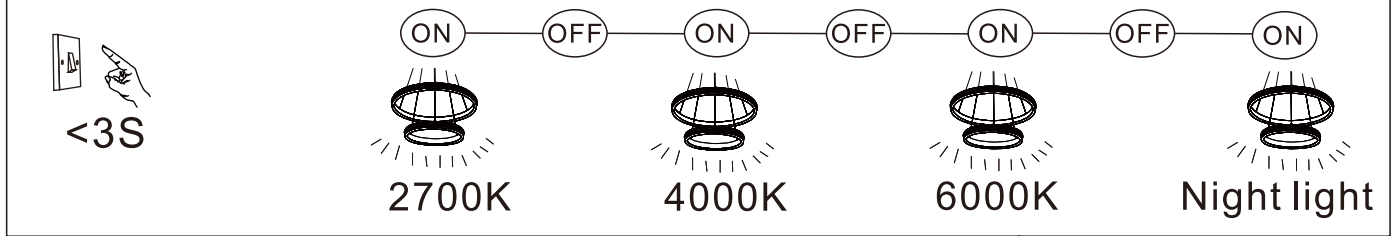

LED MAX 60W 35V
220-240V~ 50/60Hz

Frequency Bandwidth	Maximal radiation transmitting power
2410-2475MHz	-0.7dBm

GLOBO
 LIGHTING
 www.globo-lighting.com

67314-60H

- memory function
- 4000 K **3** LIGHT STEPS 6000 K 2700K
- 2700K-6000K
- night light
- dimmable
- colour fixing
- incl.
- many light steps
- many steps