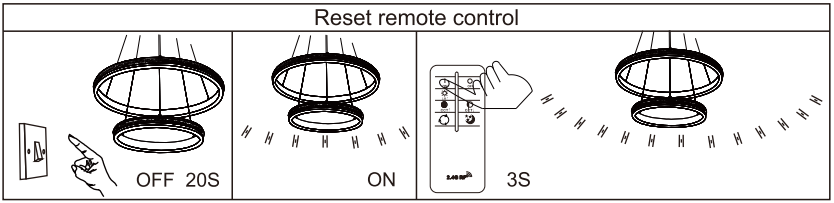

LED MAX 60W 35V
220-240V~ 50/60Hz

Frequency Bandwidth	Maximal radiation transmitting power
2410-2475MHz	-0.7dBm

GLOBO
 LIGHTING
 www.globo-lighting.com

67314-60H

- memory function
- 4000 K **3** LIGHT STEPS 6000 K 2700K
- 2700K-6000K
- night light
- dimmable
- colour fixing
- incl.
- many light steps
- many steps