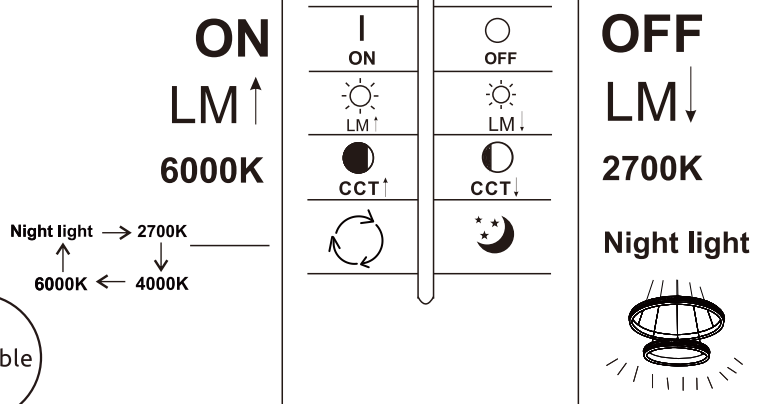

LED MAX 60W 35V
220-240V~ 50/60Hz

Frequency Bandwidth	Maximal radiation transmitting power
2410-2475MHz	-0.7dBm

GLOBO
 LIGHTING
 www.globo-lighting.com

67314-60H

- memory function
- 4000 K **3** LIGHT STEPS 6000 K 2700K
- 2700K-6000K
- night light
- dimmable
- colour fixing
- incl.
- many light steps
- many steps