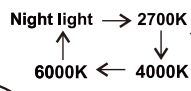

LED MAX 60W 35V
220-240V~ 50/60Hz

Frequency Bandwidth	Maximal radiation transmitting power
2410-2475MHz	-0.7dBm

GLOBO
 LIGHTING
 www.globo-lighting.com

67314-60H

- memory function
- 4000 K **3** LIGHT STEPS 6000 K 2700K
- 2700K-6000K
- night light
- dimmable
- colour fixing
- incl.
- many light steps
- many steps