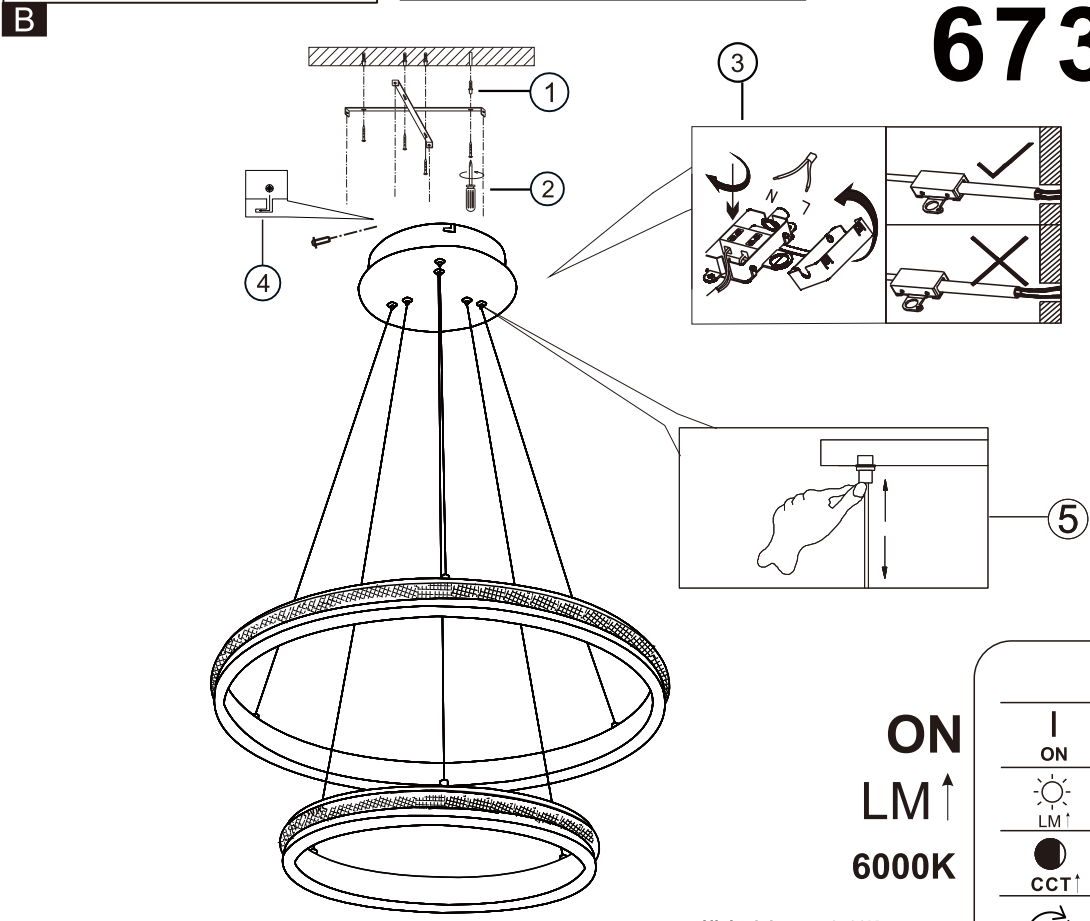

LED MAX 60W 35V
220-240V~ 50/60Hz

Frequency Bandwidth	Maximal radiation transmitting power
2410-2475MHz	-0.7dBm

GLOBO
 LIGHTING
 www.globo-lighting.com

67314-60H

- memory function
- 4000 K **3** LIGHT STEPS 6000 K 2700K
- 2700K-6000K
- night light
- dimmable
- colour fixing
- incl.
- many light steps
- many steps