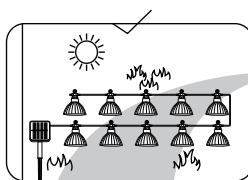

# GLOBO

LIGHTING

36800-10

1

2

3

4

1 x 1.2V 400mAh, AA Ni-MH rechargeable battery