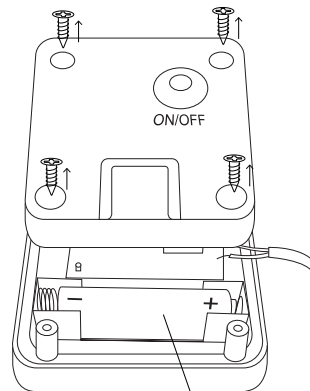

# GLOBO

LIGHTING

36800-10

1

2

3

4

1 x 1.2V 400mAh, AA Ni-MH rechargeable battery