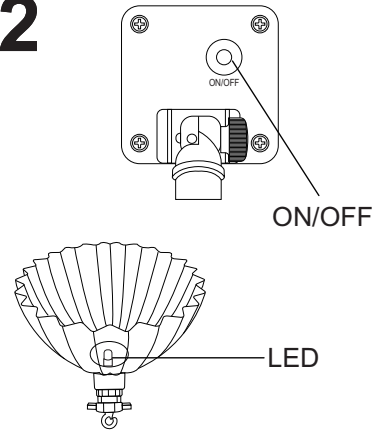

# GLOBO

LIGHTING

36800-10

1

2

3

4

1 x 1.2V 400mAh, AA Ni-MH rechargeable battery