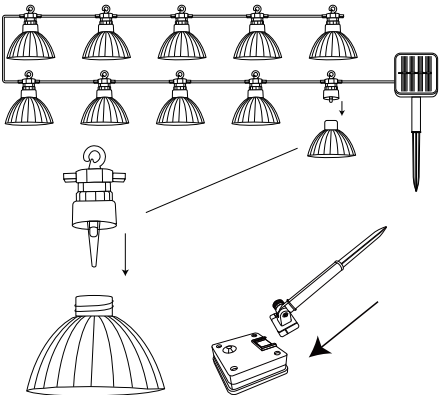

# GLOBO

LIGHTING

36800-10

1

2

3

4

1 x 1.2V 400mAh, AA Ni-MH rechargeable battery