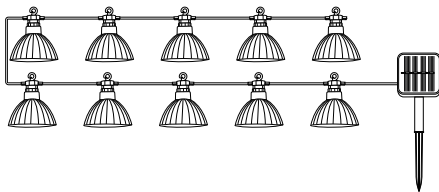

# GLOBO

LIGHTING

36800-10

1

2

3

4

1 x 1.2V 400mAh, AA Ni-MH rechargeable battery