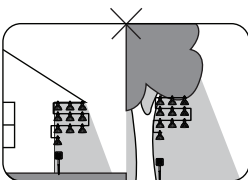

# GLOBO

LIGHTING

36800-10

1

2

3

4

1 x 1.2V 400mAh, AA Ni-MH rechargeable battery