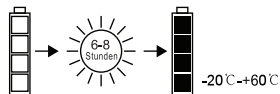

# GLOBO

LIGHTING

36800-10

1

2

3

4

1 x 1.2V 400mAh, AA Ni-MH rechargeable battery