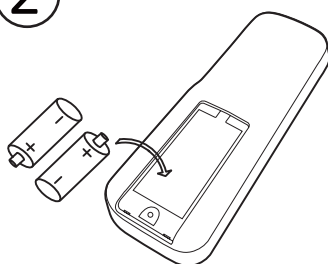

①

②

③

BATTERY DATA

2x LR03 Alkaline battery* incl.

*Manufacturer: Dongguan NuoXing Electronic Co., Ltd.
Adress: 12 / F, building 14, Golden Town, No.7, Keji Avenue,
Houjie Town, Dongguan City, Guangdong Province
Model: LR03 SIZE AAA1.5V

SAFETY INSTRUCTIONS