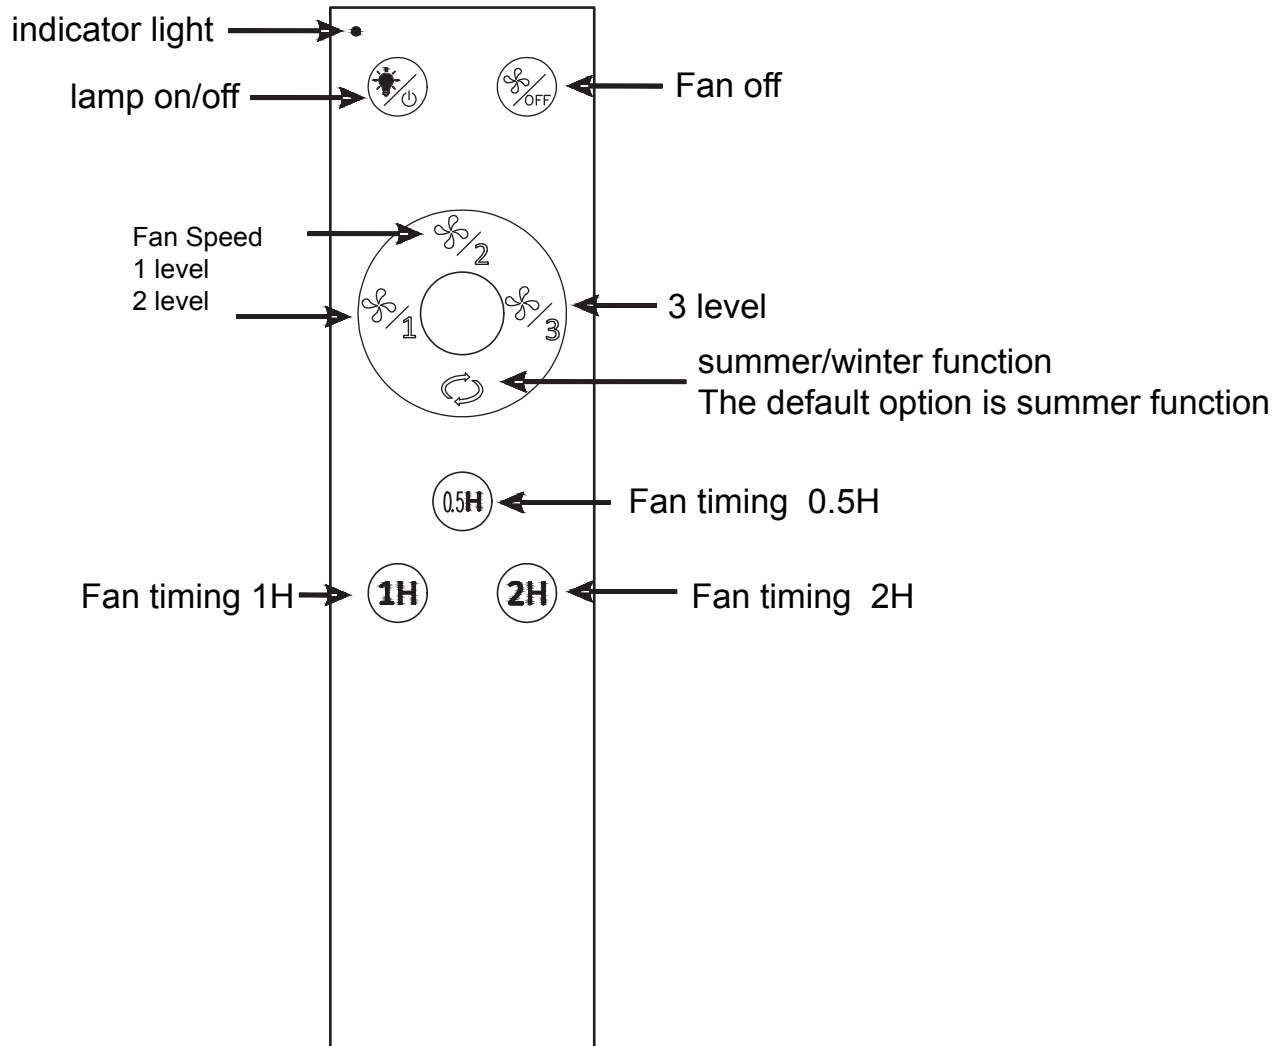

①

②

③

BATTERY DATA

2x LR03 Alkaline battery* incl.

*Manufacturer: Dongguan NuoXing Electronic Co., Ltd.
Adress: 12 / F, building 14, Golden Town, No.7, Keji Avenue,
Houjie Town, Dongguan City, Guangdong Province
Model: LR03 SIZE AAA1.5V

SAFETY INSTRUCTIONS