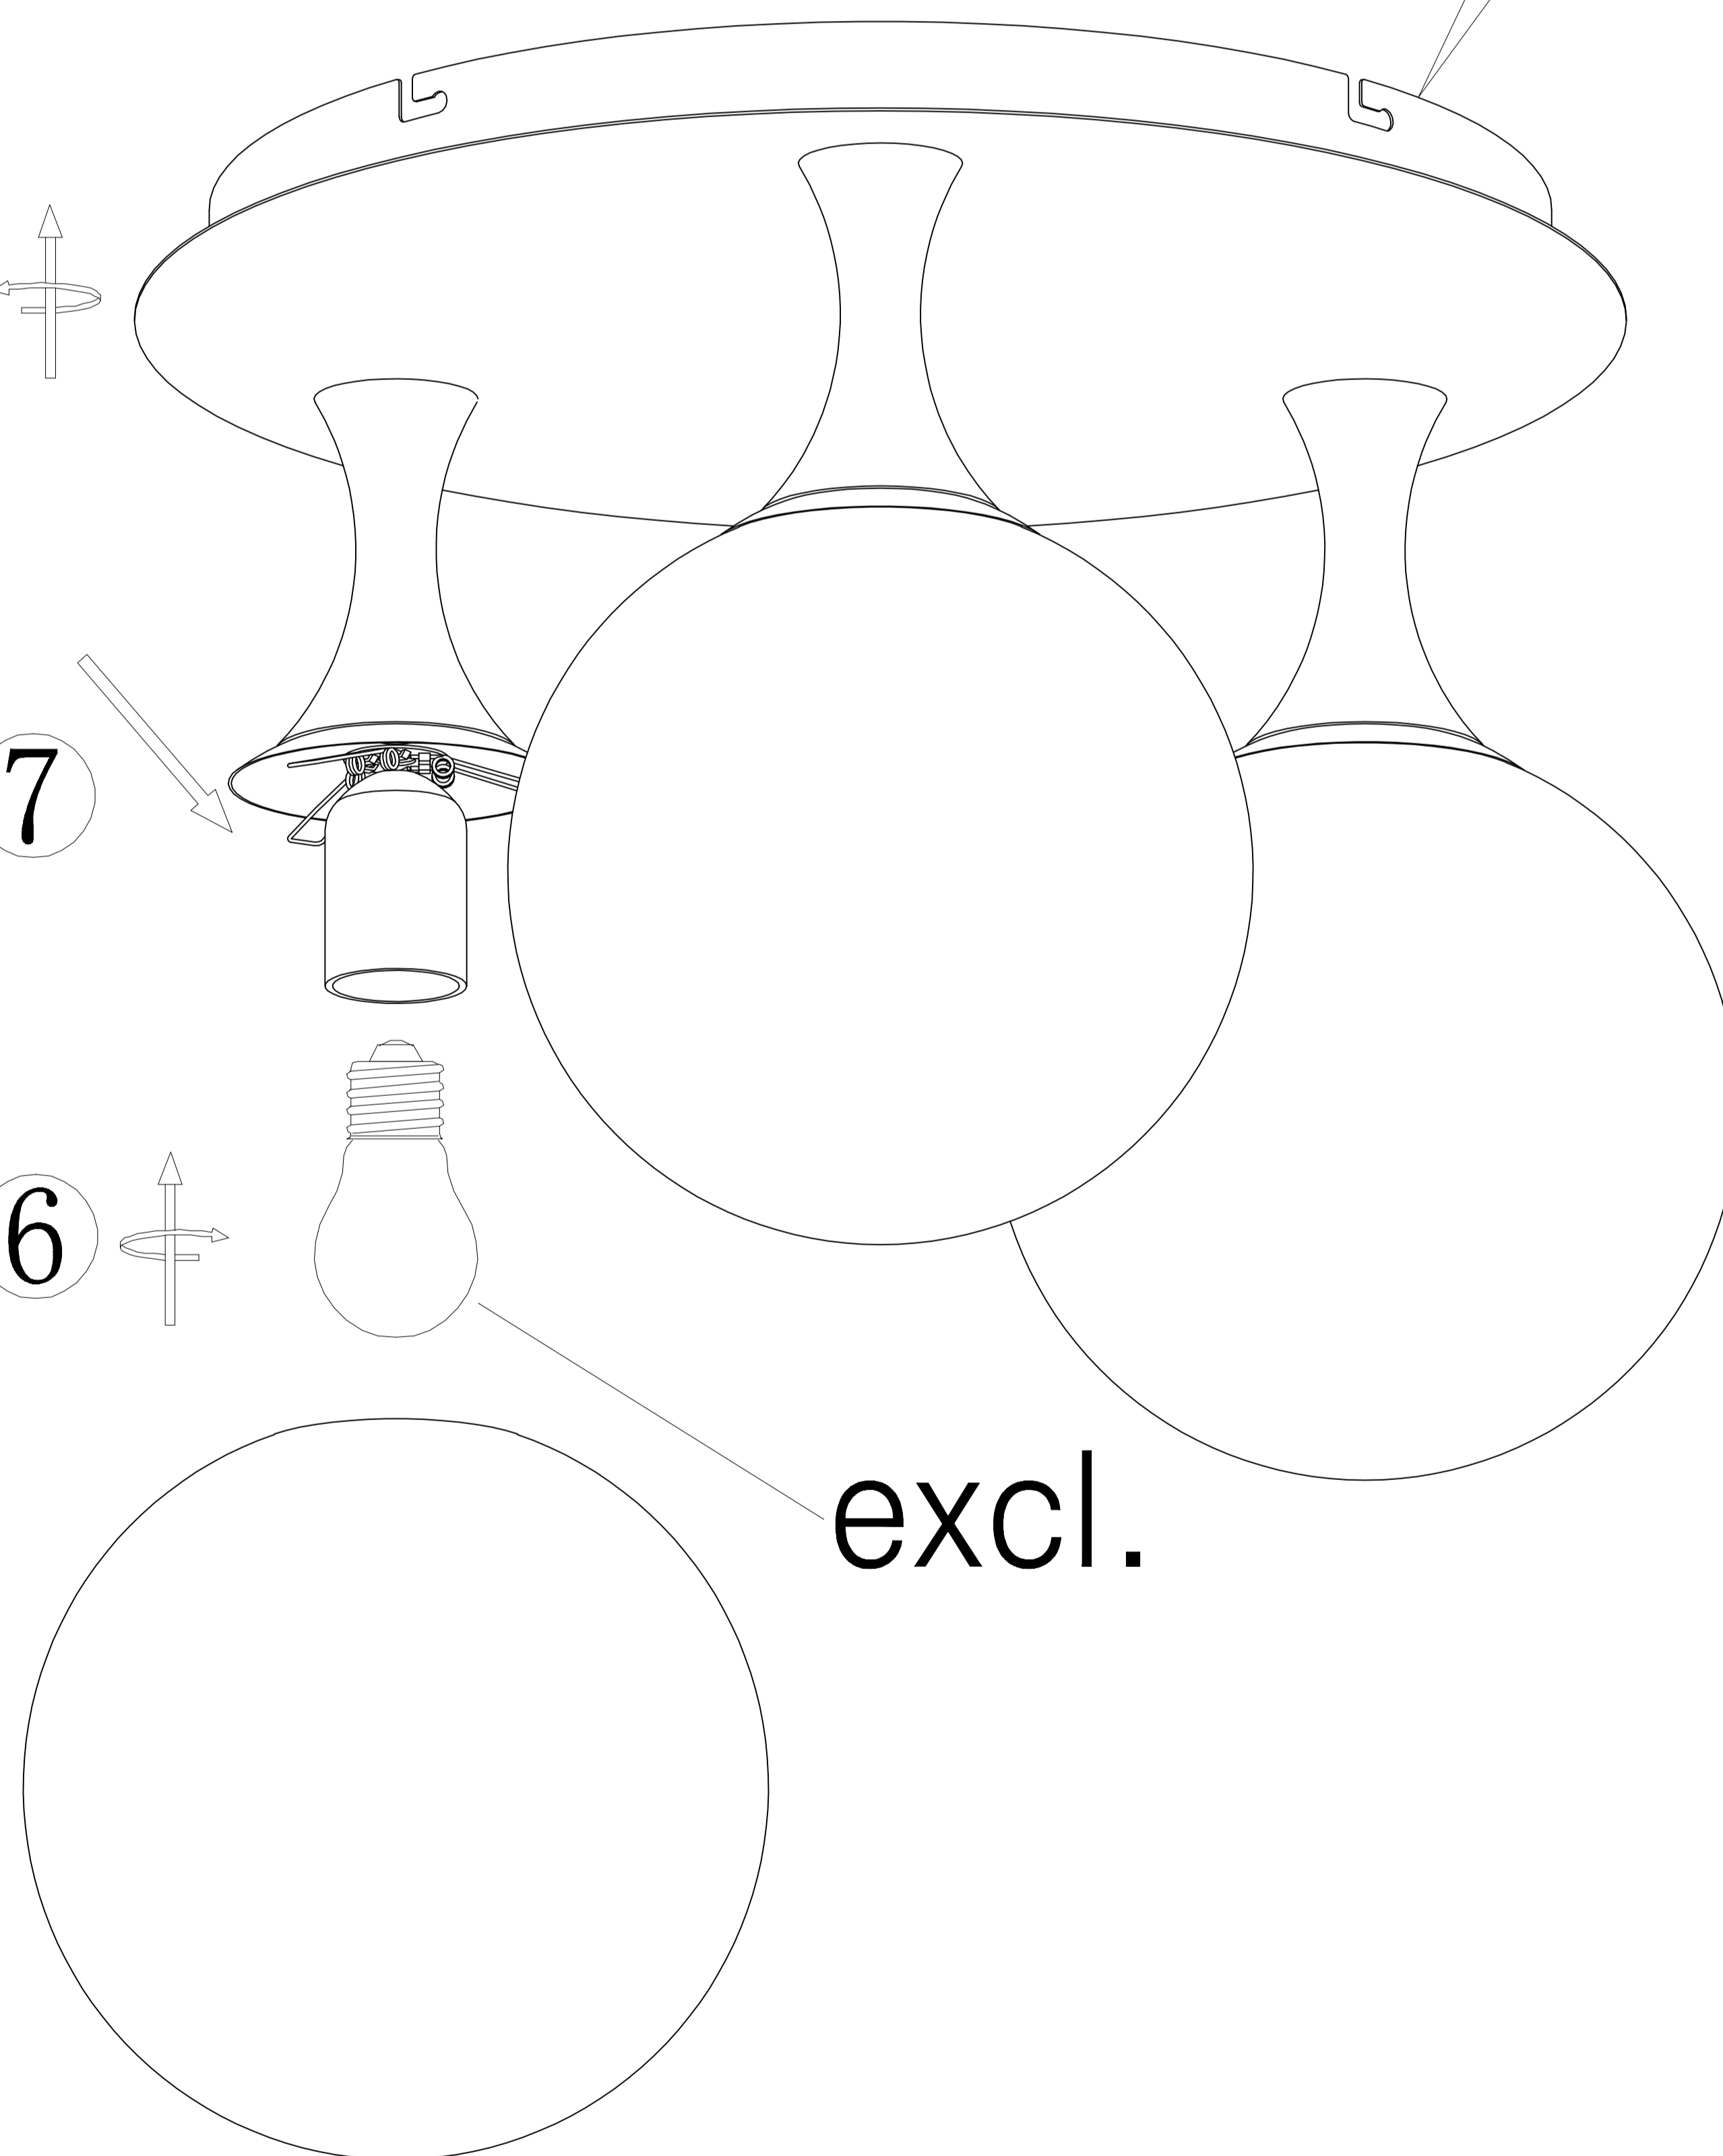

GLOBO

LIGHTING

www.globo-lighting.com

15885-3D

B

1

5

2

3

4

7

6

8

excl.

3x MAX LED 10W E27

3x MAX LED 10W E27
220-240V~ 50/60Hz