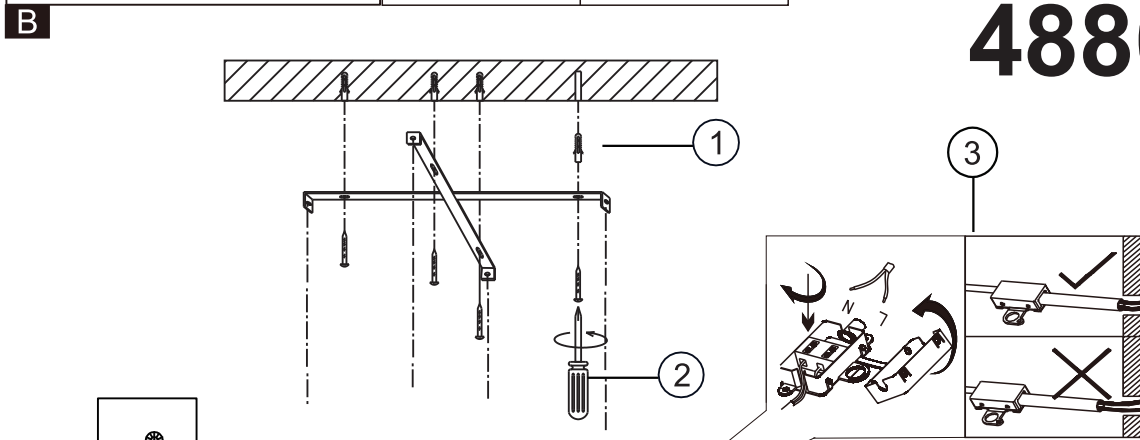

A

LED MAX 38 W 35V
220-240V~ 50/60Hz

Frequency Bandwidth	Maximal radiation transmitting power
2410-2475MHz	-0.7dBm

OFF

GLOBO LIGHTING

48802-38

4

ON
LM ↑
6000K