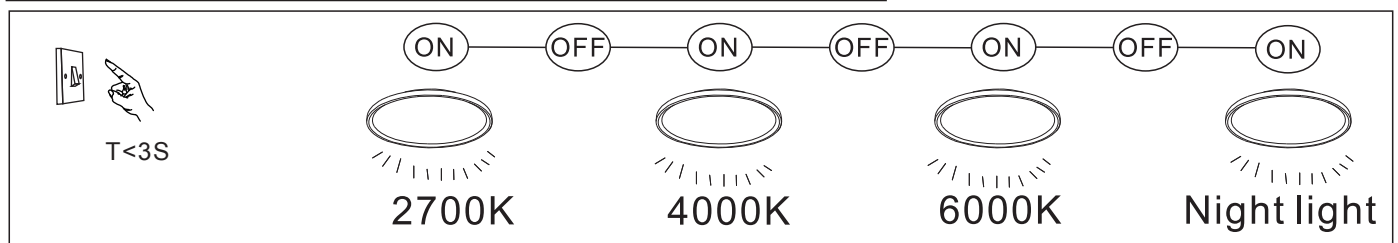

A

LED MAX 38 W 35V
220-240V~ 50/60Hz

Frequency Bandwidth	Maximal radiation transmitting power
2410-2475MHz	-0.7dBm

OFF

GLOBO LIGHTING

48802-38

4

ON
LM ↑
6000K

OFF
LM ↓
2700K

Night light → 2700K
↑
6000K ← 4000K

Night light

memory function	3 LIGHT STEPS 4000K - 6000K - 2700K	2700K-6000K	night light	dimmable
colour fixing	incl.	many light steps	many steps	

GLOBO Handels GmbH
Gewerbstrasse 3
A-9184 Sankt Peter
Austria
www.globo-lighting.com
office@globo-lighting.com