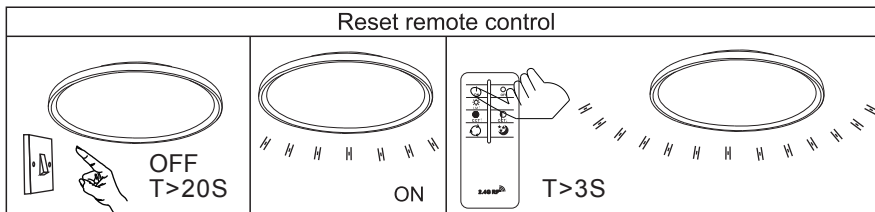

A

LED MAX 38 W 35V
220-240V~ 50/60Hz

Frequency Bandwidth	Maximal radiation transmitting power
2410-2475MHz	-0.7dBm

OFF

GLOBO LIGHTING

48802-38

4

ON
LM ↑
6000K

OFF
LM ↓
2700K

Night light → 2700K
↑
6000K ← 4000K

Night light

memory function	3 LIGHT STEPS 4000K - 6000K - 2700K	2700K-6000K	night light	dimmable
colour fixing	incl.	many light steps	many steps	

GLOBO Handels GmbH
Gewerbstrasse 3
A-9184 Sankt Peter
Austria
www.globo-lighting.com
office@globo-lighting.com