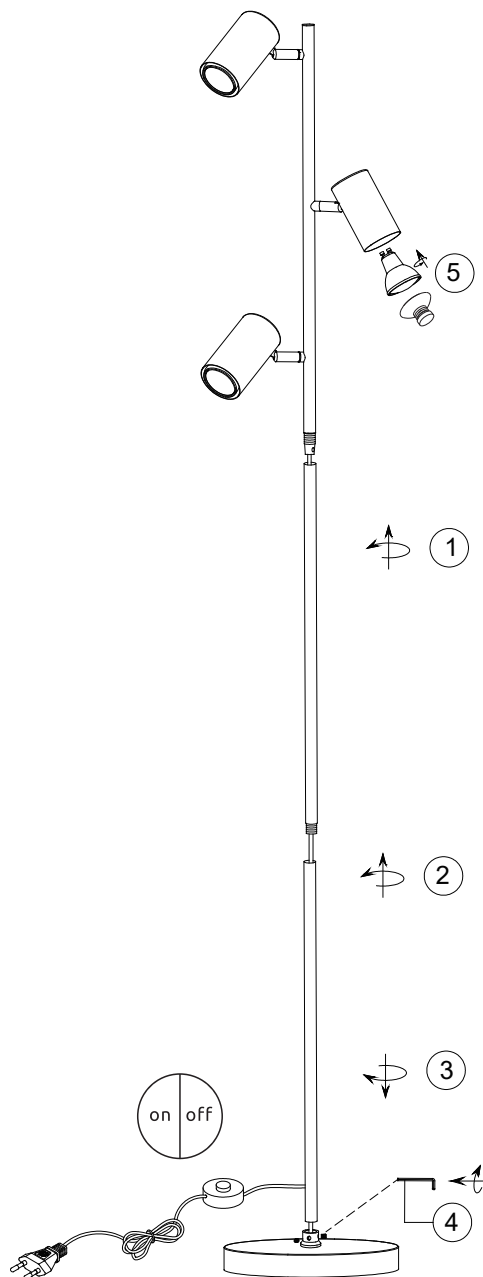

GLOBO

LIGHTING

www.globo-lighting.com

57910S 57910SB
57910SG 57910SW
57911SS

3x MAX 5W GU10 LED
230V~ 50Hz

GLOBO Handels GmbH
Gewerbestr. 3
A-9184 Sankt Peter
AUSTRIA
www.globo-lighting.com
office@globo-lighting.com