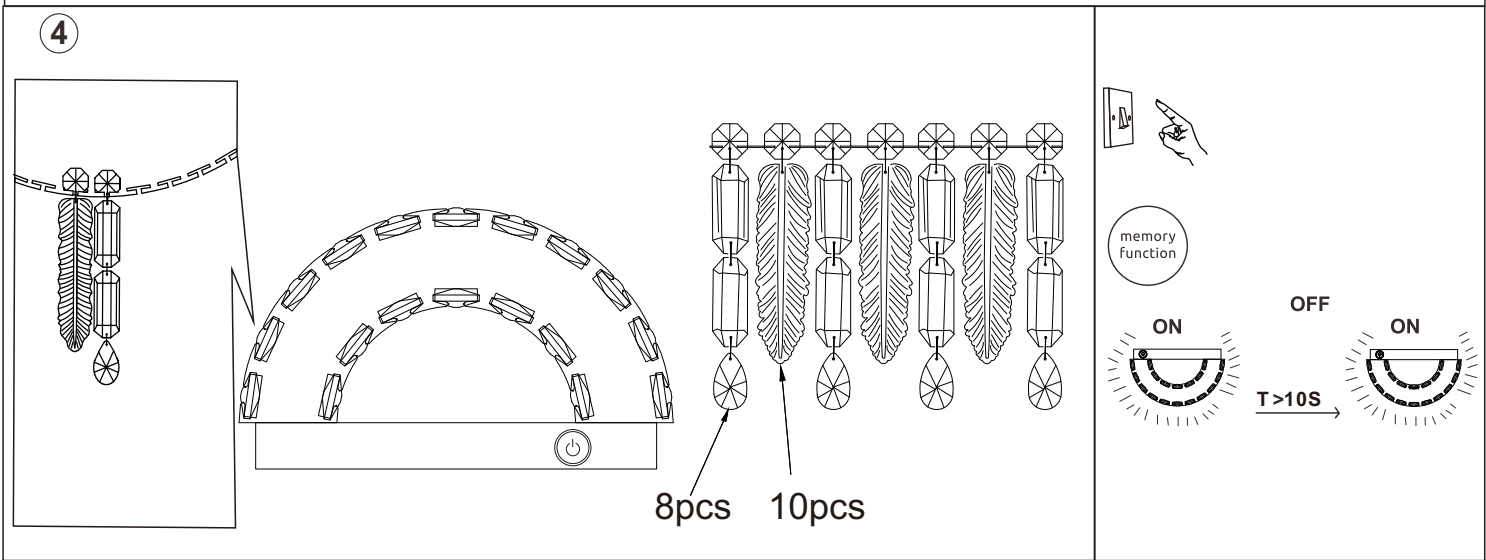

B

Short press:  
ON/2700K > 4000K > 6000K > OFF

Long press: LM + ↑ LM - ↓