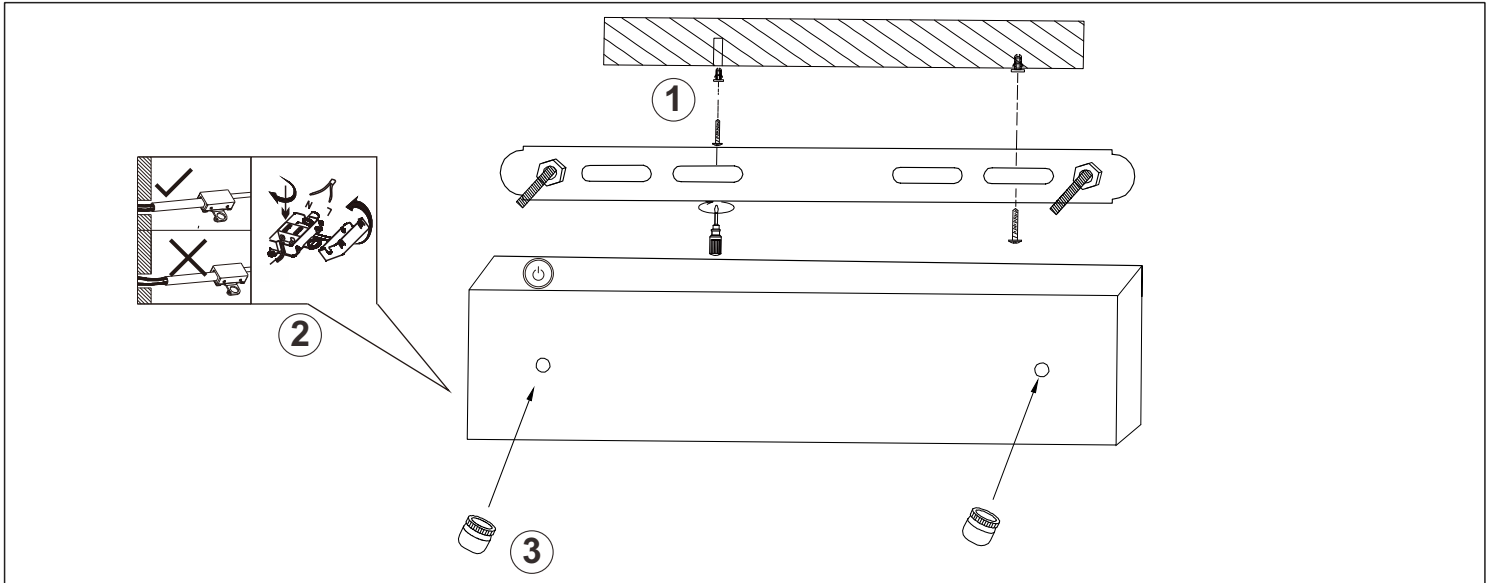

B

Short press:  
ON/2700K > 4000K > 6000K > OFF

Long press: LM + ↑ LM - ↓