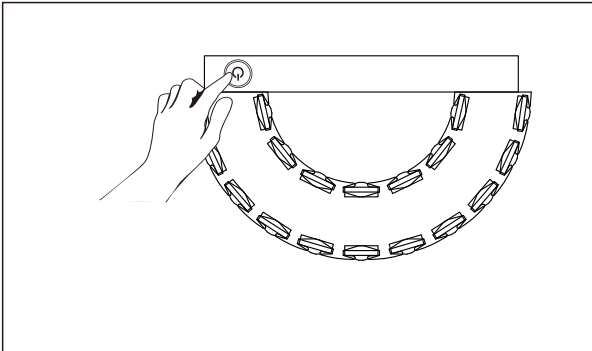

B

Short press:  
ON/2700K > 4000K > 6000K > OFF

Long press: LM + ↑ LM - ↓