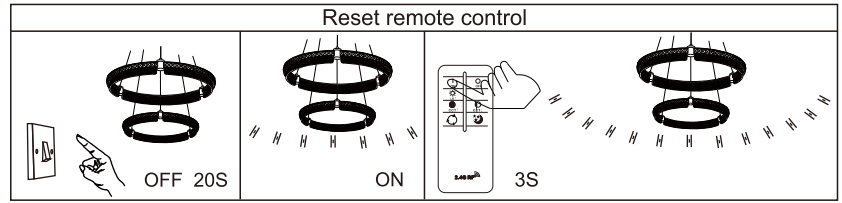

## 67196-78H

**ON**  
LM ↑  
**6000K**

**OFF**  
LM ↓  
**2700K**  
Night light

- memory function
- 4000K **3** LIGHT STEPS 6000K 2700K
- 2700K-6000K
- night light
- dimmable
- colour fixing
- incl.
- many light steps
- many steps