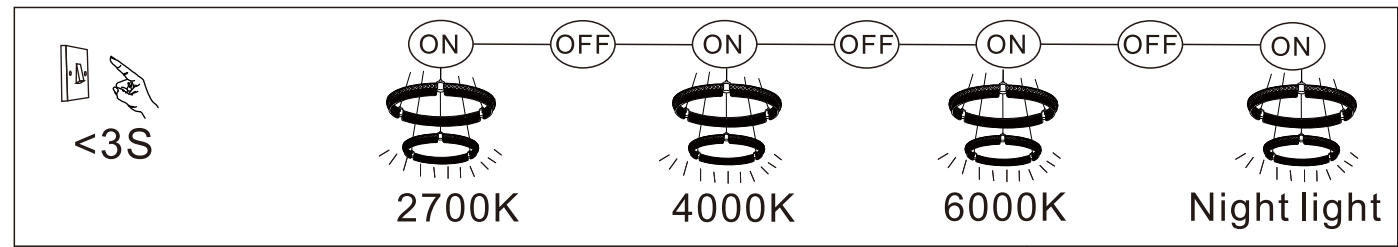

## 67196-78H

**ON**  
LM ↑  
**6000K**

**OFF**  
LM ↓  
**2700K**  
Night light

- memory function
- 4000K **3** LIGHT STEPS 6000K 2700K
- 2700K-6000K
- night light
- dimmable
- colour fixing
- incl.
- many light steps
- many steps