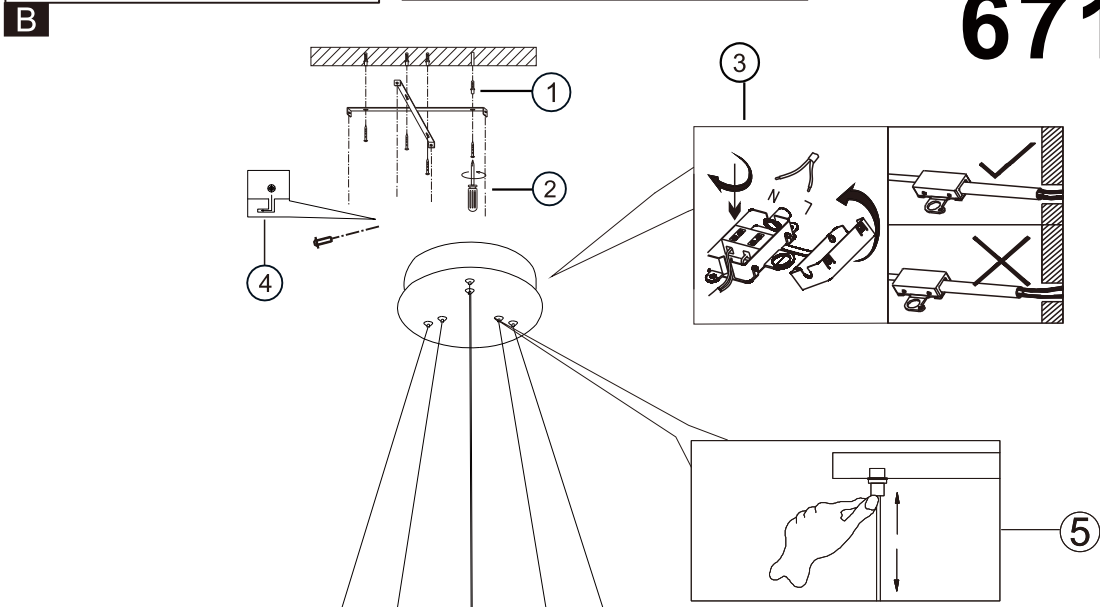

LED MAX 78W 35V	
220-240V~ 50/60Hz	
Frequency Bandwidth	Maximal radiation transmitting power
2410-2475MHz	-0.7dBm

GLOBO

LIGHTING

67196-78H