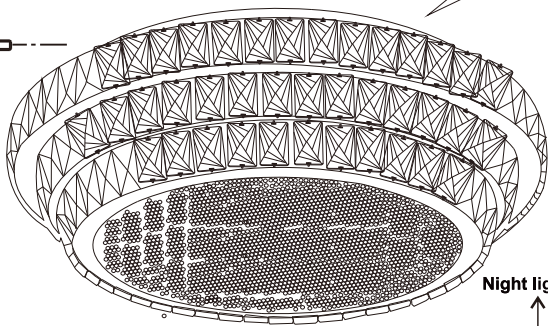

**A**

LED MAX 58 W 35V  
220-240V~ 50/60Hz

Frequency Bandwidth	Maximal radiation transmitting power
2410-2475MHz	-0.7dBm

## 68157-58

**ON**  
LM ↑  
6000K

**OFF**  
LM ↓  
2700K

Night light

- memory function
- 4000K **3** LIGHT STEPS 6000K 2700K
- 2700K-6000K
- night light
- dimmable
- colour fixing
- incl.
- many light steps
- many steps