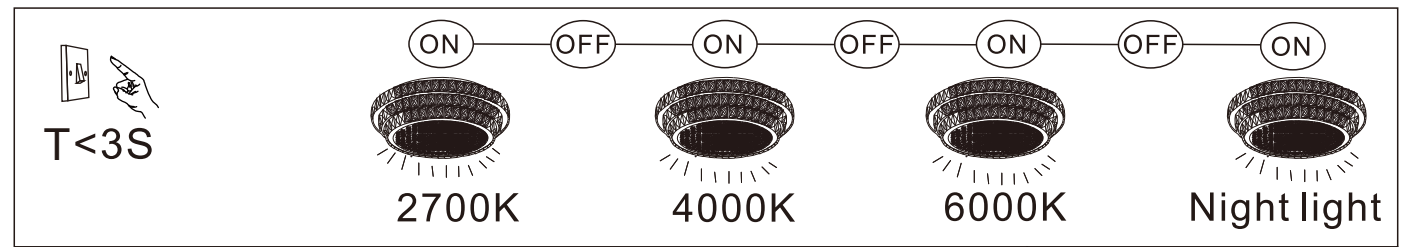

GLOBO Handels GmbH
Gewerbstrasse 3
A-9184 Sankt Peter
Austria
www.globo-lighting.com
office@globo-lighting.com