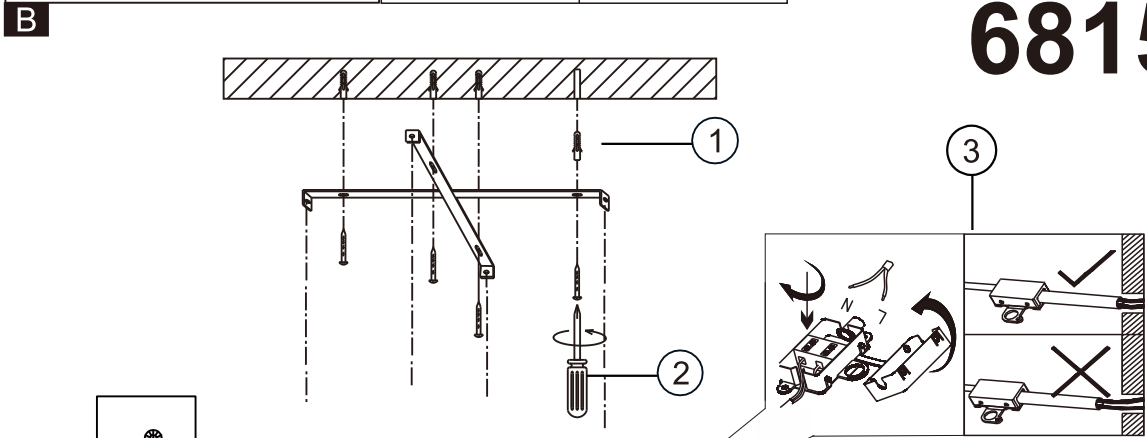

A

LED MAX 58 W 35V
220-240V~ 50/60Hz

Frequency Bandwidth	Maximal radiation transmitting power
2410-2475MHz	-0.7dBm

GLOBO LIGHTING

68157-58

ON
LM ↑
6000K

OFF
LM ↓
2700K

Night light

- memory function
- 4000K **3** LIGHT STEPS 6000K 2700K
- 2700K-6000K
- night light
- dimmable
- colour fixing
- incl.
- many light steps
- many steps

Night light → 2700K
6000K ← 4000K