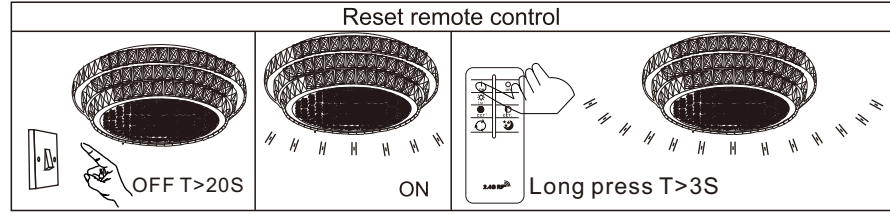

GLOBO Handels GmbH
Gewerbstrasse 3
A-9184 Sankt Peter
Austria
www.globo-lighting.com
office@globo-lighting.com