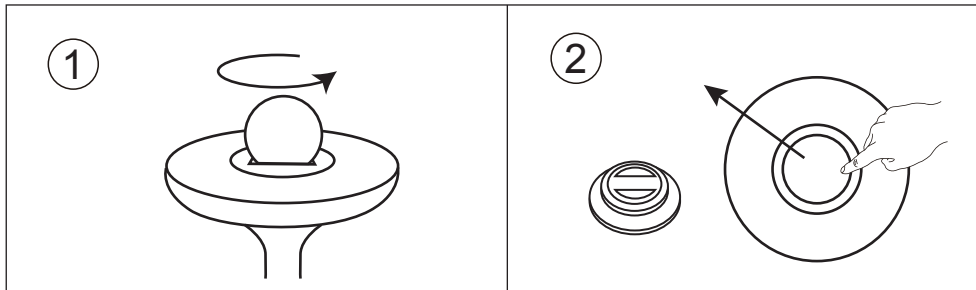

GLOBO

LIGHTING

28076-2

each incl. 1x0.06W 3V LED
1 x 3V 210mAh CR2032 button cell battery

BATTERY DATA

1xCR2032 button cell battery* incl.

*Manufacturer: SHENZHEN HIGH ENERGY SUNBEAM BATTERY CO.,LTD
Address: NO.4 SILVER TIANROAD XIXIANG STREET BAOAN DISTRICT BAO'AN ZHIGU SCIENCEAND
TECHNOLOGY PARK,SHENZHEN CHINA
Model: CR2032, 3V, 210mAh